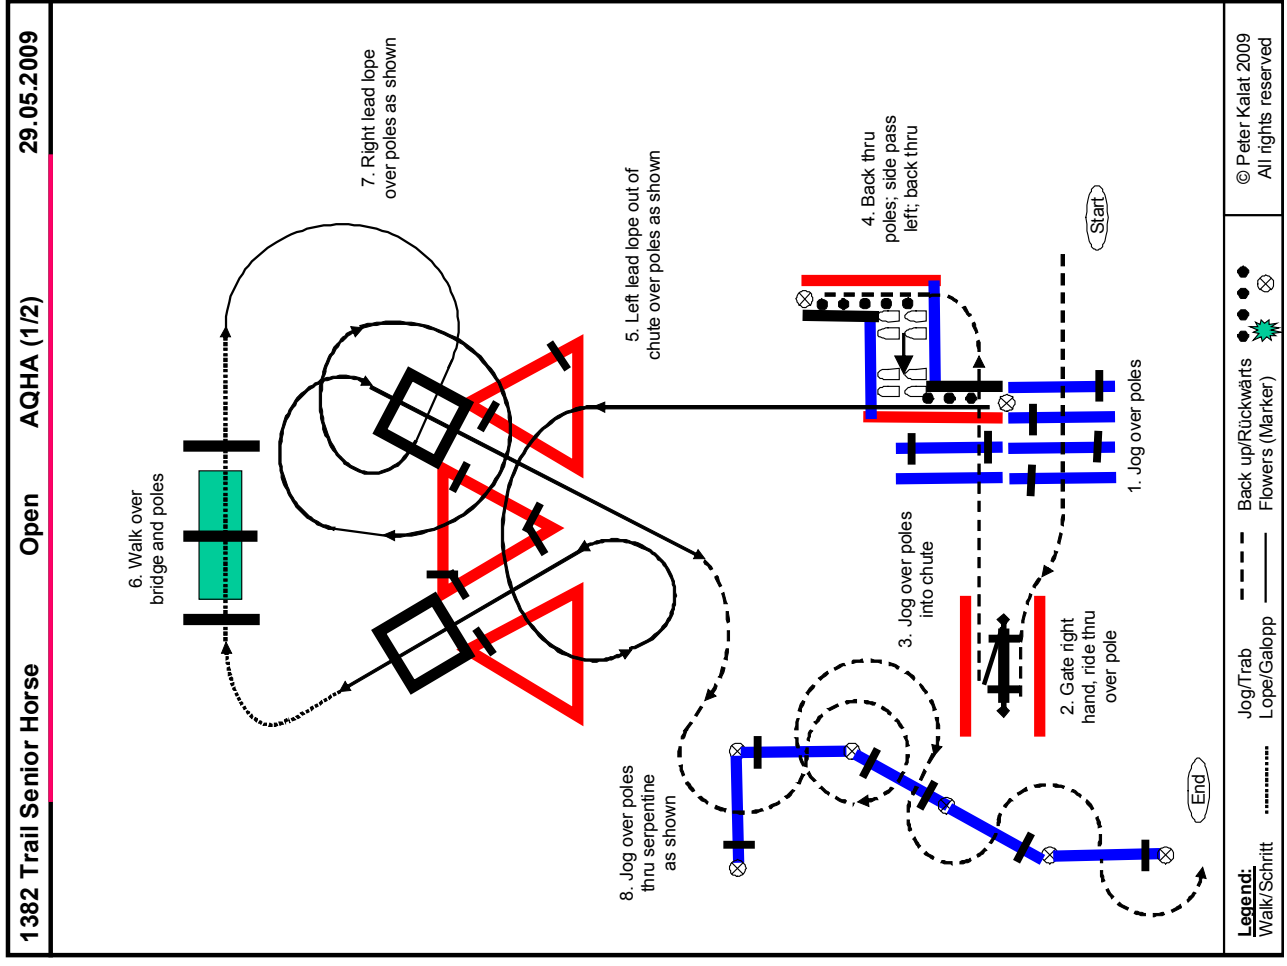

Legend:
 Jog/Trab Lope/Galopp
 Walk/Schritt
 Back up/Rückwärts
 Flowers (Marker)
 © Peter Kalat 2009 All rights reserved

Legend:
 Jog/Trab Lope/Galopp
 Walk/Schritt
 Back up/Rückwärts
 Flowers (Marker)
 © Peter Kalat 2009 All rights reserved

5380 Hatflinger Trail

Open

Hafi

30.05.2009

Legend:
 Walk/Schritt Jog/Trab
 Lope/Galopp --- Back up/Rückwärts
 Flowers (Marker) ⊗

© Peter Kalat 2009
 All rights reserved

6380 Trail all ages

Open

VWB

30.05.2009

Legend:
 Walk/Schritt Jog/Trab
 Lope/Galopp --- Back up/Rückwärts
 Flowers (Marker) ⊗

© Peter Kalat 2009
 All rights reserved

Legend:
 Walk/Schritt Jog/Trab Lope/Galopp
 Back up/Rückwärts Flowers (Marker) ⊗
 Start End