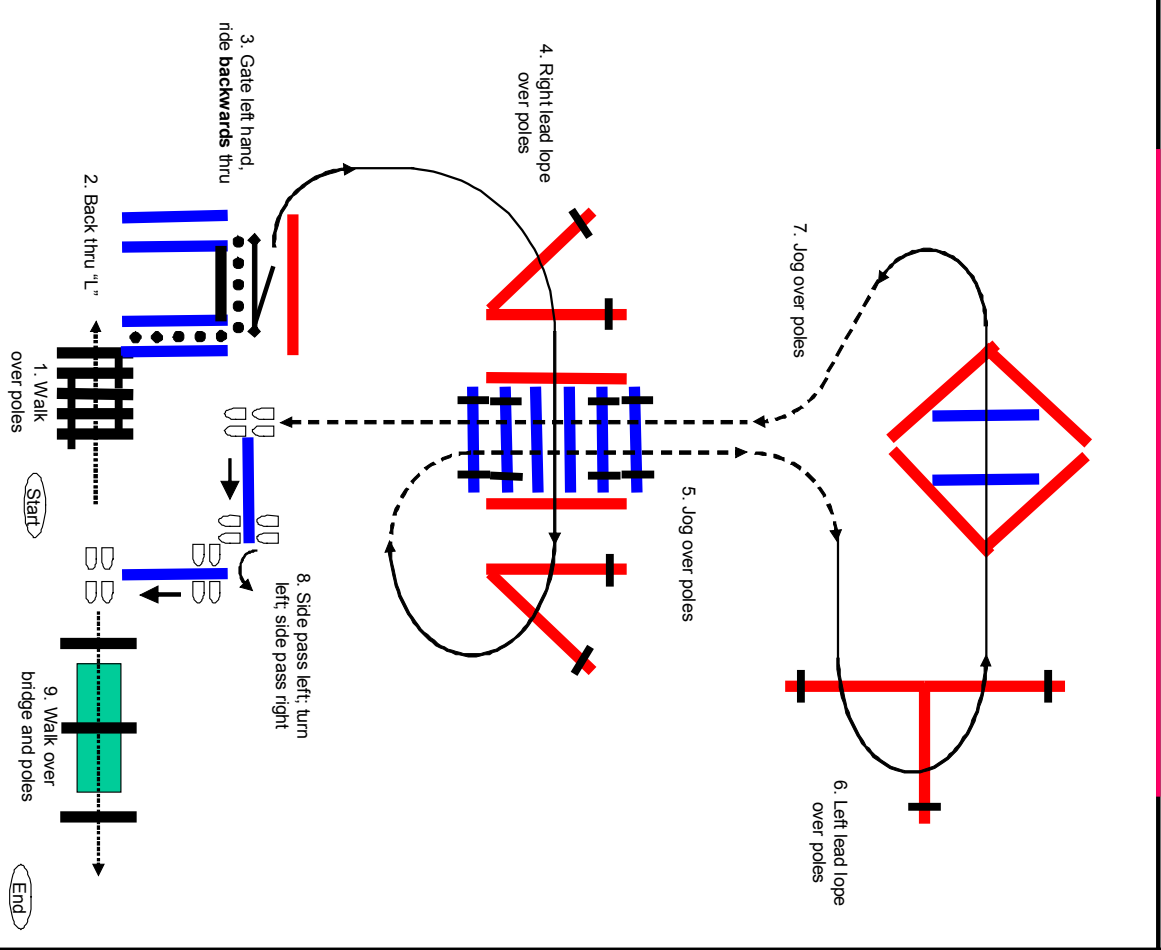

VWB

30.05.2009

Legend:
 Walk/Schritt Jog/Trab
 Lope/Galopp --- Back up/Rückwärts
 Flowers (Marker) ⊗

© Peter Kalat 2009
 All rights reserved

Legend:
 Walk/Schritt Jog/Trab Lope/Galopp
 Back up/Rückwärts Flowers (Marker) ⊗
 Start End

© Peter Kalat 2009
 All rights reserved

Legend:
 Walk/Schritt Jog/Trab Lope/Galopp
 Back up/Rückwärts Flowers (Marker) ⊗
 Start End

© Peter Kalat 2009
 All rights reserved

Legend:
 Walk/Schritt Jog/Trab
 Lope/Galopp --- Back up/Rückwärts
 Flowers (Marker) ⊗