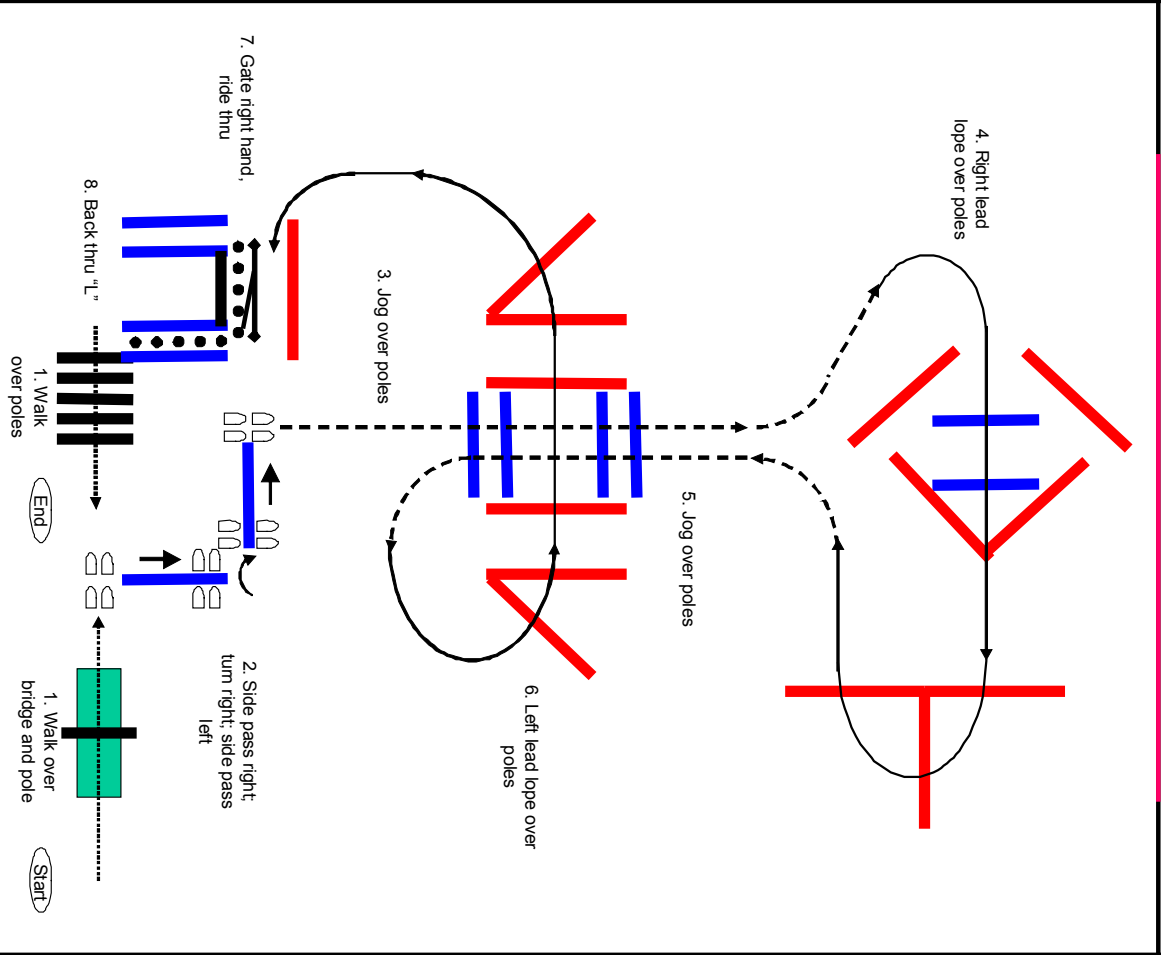

VWB

30.05.2009

Legend:
 Walk/Schritt Jog/Trab
 Lope/Galopp --- Back up/Rückwärts
 Flowers (Marker) ⊗

© Peter Kalat 2009
 All rights reserved

Legend:
 Walk/Schritt Jog/Trab Lope/Galopp
 Back up/Rückwärts Flowers (Marker) ⊗
 Start End

© Peter Kalat 2009
 All rights reserved

Legend:
 Walk/Schritt Jog/Trab Lope/Galopp
 Back up/Rückwärts Flowers (Marker) ⊗
 Start End

© Peter Kalat 2009
 All rights reserved

Legend:
 Walk/Schritt Jog/Trab
 Lope/Galopp --- Back up/Rückwärts
 Flowers (Marker) ⊗