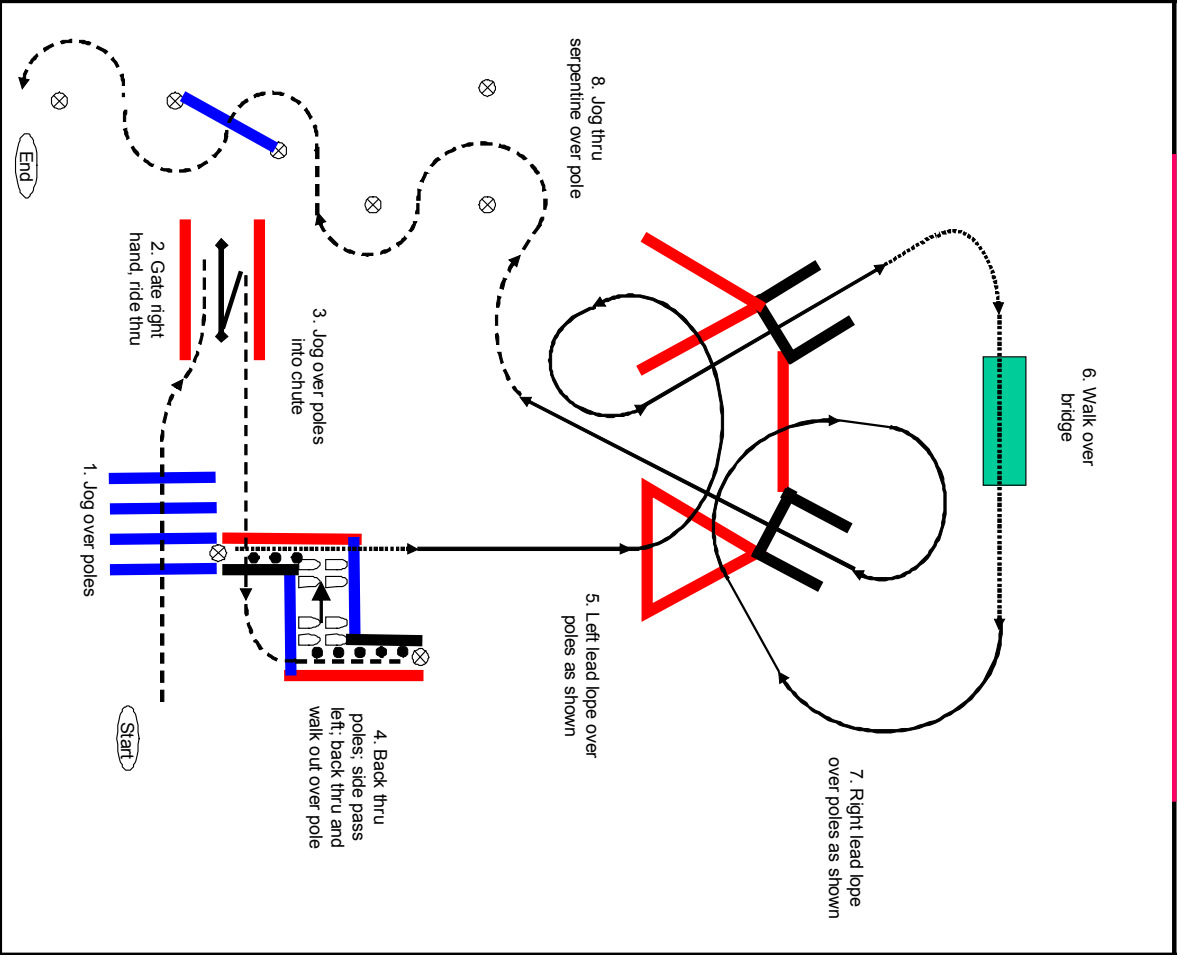

Legend:
 Jog/Trab Lope/Galopp
 Walk/Schritt
 Back up/Rückwärts
 Flowers (Marker)
 © Peter Kalat 2009 All rights reserved

Legend:
 Jog/Trab Lope/Galopp
 Walk/Schritt
 Back up/Rückwärts
 Flowers (Marker)
 © Peter Kalat 2009 All rights reserved

5380 Hatflinger Trail

Open

Hafi

30.05.2009

Legend:
 Walk/Schritt Jog/Trab
 Lope/Galopp --- Back up/Rückwärts
 Flowers (Marker) ⊗

© Peter Kalat 2009
 All rights reserved

6380 Trail all ages

Open

VWB

30.05.2009

Legend:
 Walk/Schritt Jog/Trab
 Lope/Galopp --- Back up/Rückwärts
 Flowers (Marker) ⊗

© Peter Kalat 2009
 All rights reserved

Legend:
 Walk/Schritt Jog/Trab Lope/Galopp
 Back up/Rückwärts Flowers (Marker) ⊗
 Start End

© Peter Kalat 2009
 All rights reserved

Legend:
 Walk/Schritt Jog/Trab Lope/Galopp
 Back up/Rückwärts Flowers (Marker) ⊗
 Start End

© Peter Kalat 2009
 All rights reserved

Legend:
 Walk/Schritt Jog/Trab
 Lope/Galopp --- Back up/Rückwärts
 Flowers (Marker) ⊗