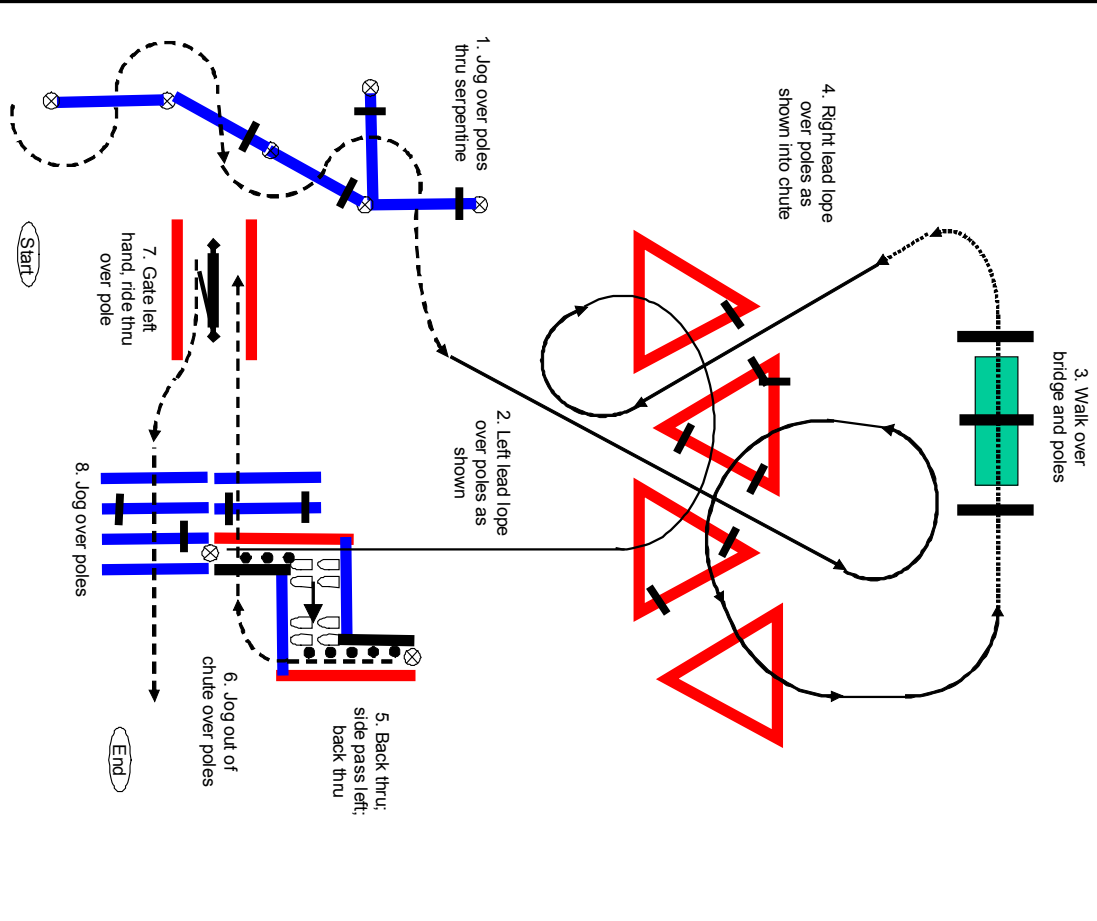

5380 Hatflinger Trail

Open

Hafi

30.05.2009

Legend:
 Walk/Schritt Jog/Trab
 Lope/Galopp --- Back up/Rückwärts
 Flowers (Marker) ⊗

© Peter Kalat 2009
 All rights reserved

6380 Trail all ages

Open

VWB

30.05.2009

Legend:
 Walk/Schritt Jog/Trab
 Lope/Galopp --- Back up/Rückwärts
 Flowers (Marker) ⊗

© Peter Kalat 2009
 All rights reserved

Legend:
 Walk/Schritt Jog/Trab Lope/Galopp
 Back up/Rückwärts Flowers (Marker) ⊗
 Start End