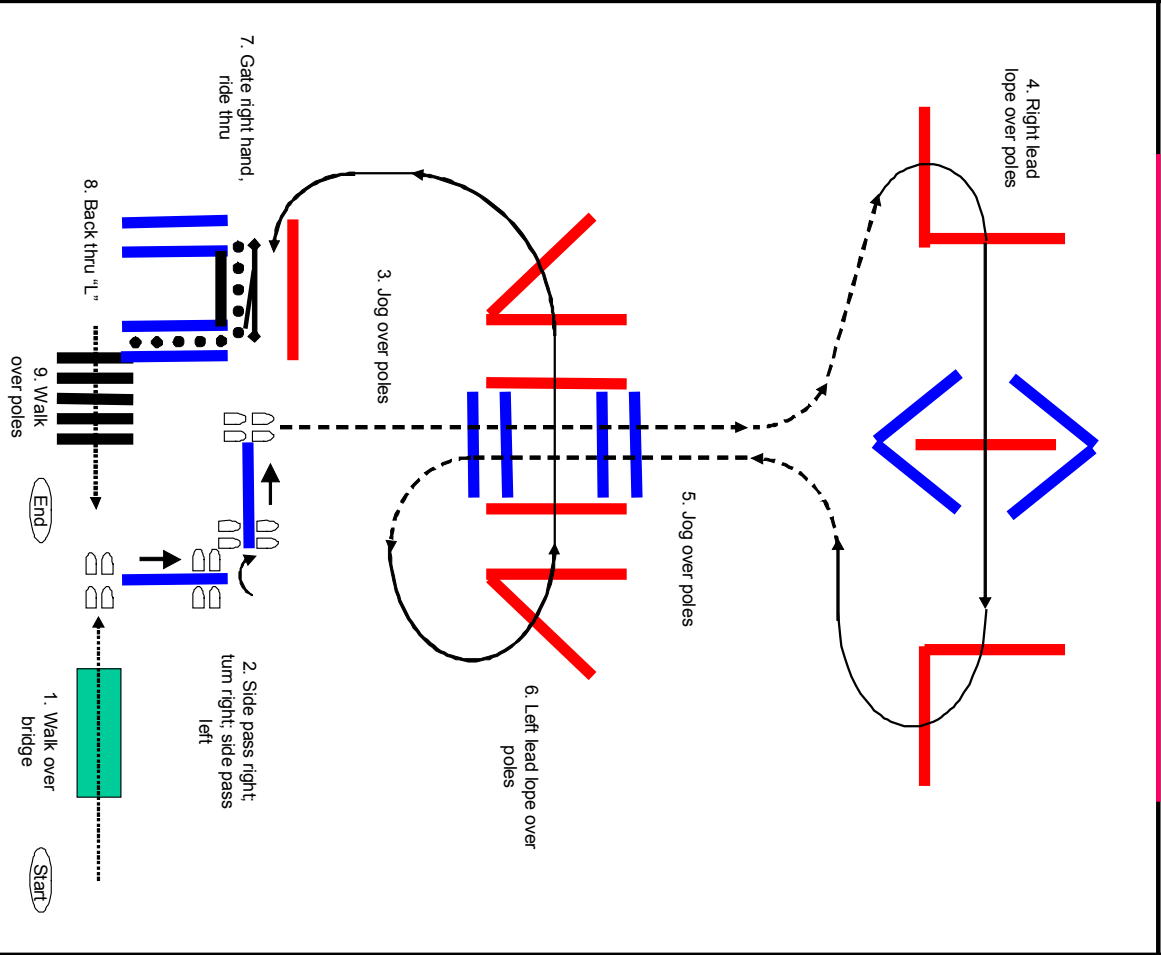

VWB

30.05.2009

Legend:
 Walk/Schritt Jog/Trab
 Lope/Galopp --- Back up/Rückwärts
 Flowers (Marker) ⊗

© Peter Kalat 2009
 All rights reserved

Legend:
 Walk/Schritt Jog/Trab Lope/Galopp
 Back up/Rückwärts Flowers (Marker) ⊗
 Start End

© Peter Kalat 2009
 All rights reserved

Legend:
 Walk/Schritt Jog/Trab Lope/Galopp
 Back up/Rückwärts Flowers (Marker) ⊗
 Start End

© Peter Kalat 2009
 All rights reserved

Legend:
 Walk/Schritt Jog/Trab
 Lope/Galopp --- Back up/Rückwärts
 Flowers (Marker) ⊗

© Peter Kalat 2009
 All rights reserved

Legend:
 Walk/Schritt Jog/Trab
 Lope/Galopp --- Back up/Rückwärts
 Flowers (Marker) ⊗

© Peter Kalat 2009
 All rights reserved