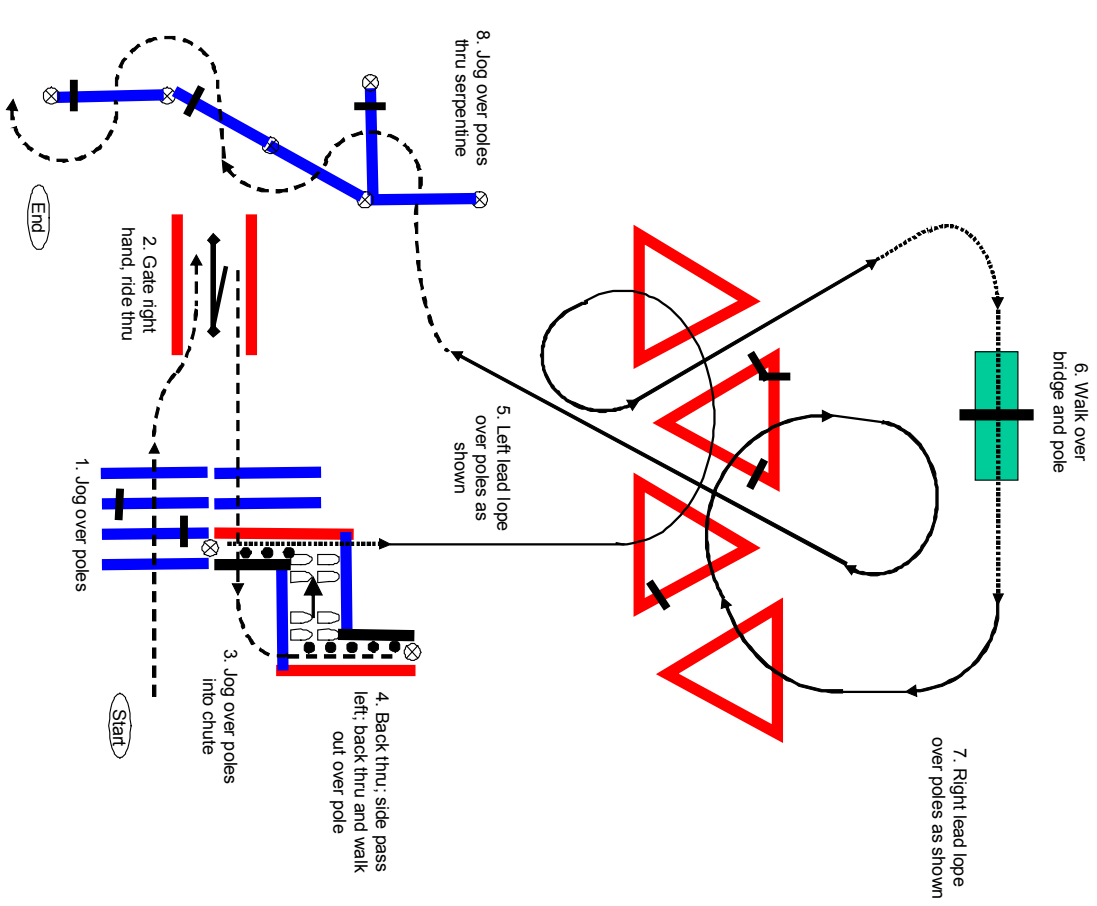

Legend:
 Jog/Trab Lope/Galopp
 Walk/Schritt
 Back up/Rückwärts
 Flowers (Marker)
 © Peter Kalat 2009 All rights reserved

Legend:
 Jog/Trab Lope/Galopp
 Walk/Schritt
 Back up/Rückwärts
 Flowers (Marker)
 © Peter Kalat 2009 All rights reserved

5380 Hatflinger Trail

Open

Hafi

30.05.2009

Legend:
 Walk/Schritt Jog/Trab
 Lope/Galopp --- Back up/Rückwärts
 Flowers (Marker) ⊗

© Peter Kalat 2009
 All rights reserved

6380 Trail all ages

Open

VWB

30.05.2009

Legend:
 Walk/Schritt Jog/Trab
 Lope/Galopp --- Back up/Rückwärts
 Flowers (Marker) ⊗

© Peter Kalat 2009
 All rights reserved

Legend:
 Walk/Schritt Jog/Trab Lope/Galopp
 Back up/Rückwärts Flowers (Marker) ⊗
 Start End

© Peter Kalat 2009
 All rights reserved

Legend:
 Walk/Schritt Jog/Trab Lope/Galopp
 Back up/Rückwärts Flowers (Marker) ⊗
 Start End

© Peter Kalat 2009
 All rights reserved

Legend:
 Walk/Schritt Jog/Trab
 Lope/Galopp --- Back up/Rückwärts
 Flowers (Marker) ⊗