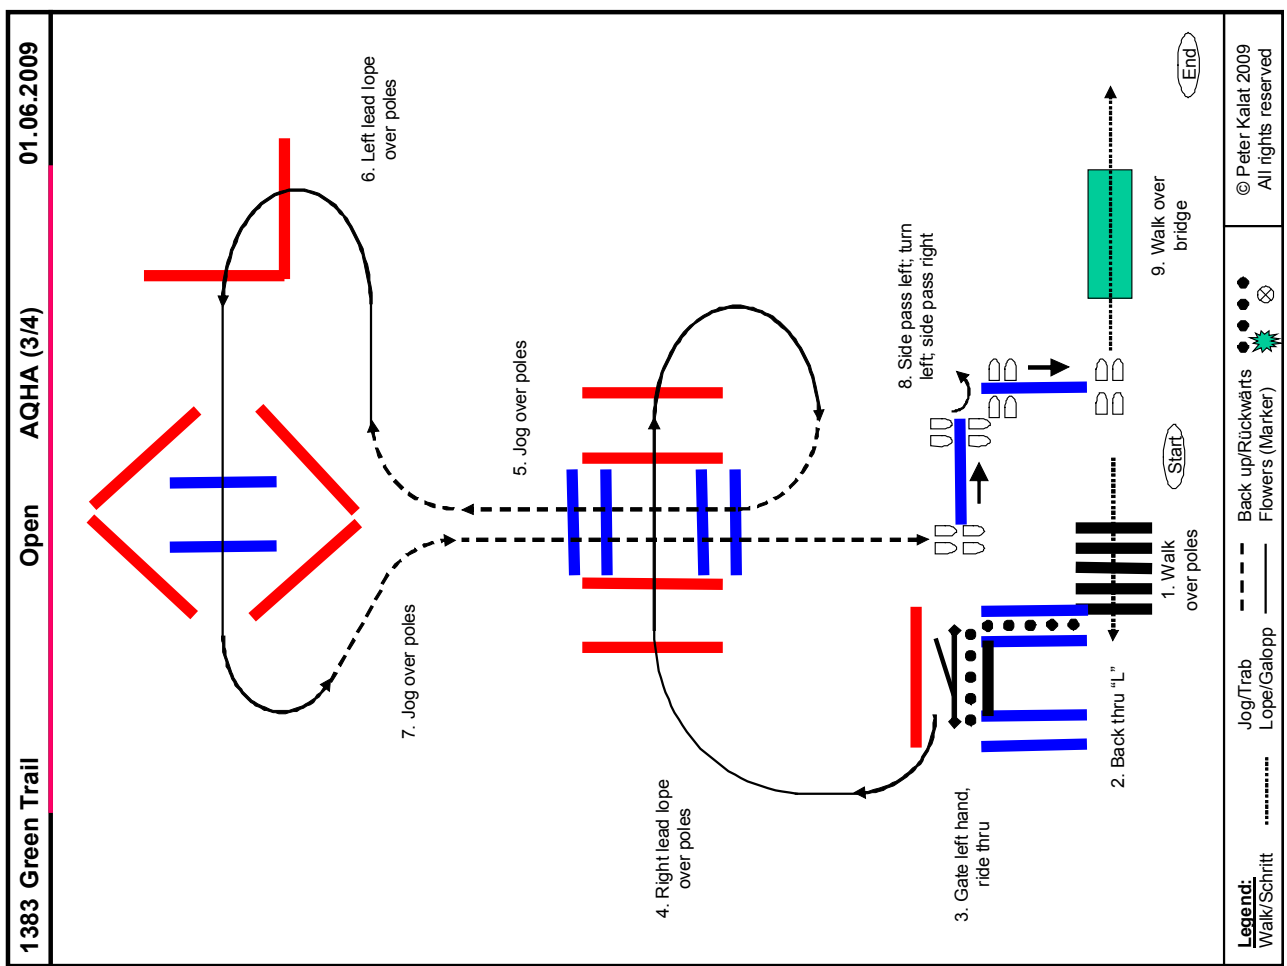

5380 Hatflinger Trail

Open

Hafi

30.05.2009

Legend:
 Walk/Schritt Jog/Trab
 Lope/Galopp --- Back up/Rückwärts
 Flowers (Marker) ⊗

© Peter Kalat 2009
 All rights reserved

6380 Trail all ages

Open

VWB

30.05.2009

Legend:
 Walk/Schritt Jog/Trab
 Lope/Galopp --- Back up/Rückwärts
 Flowers (Marker) ⊗

© Peter Kalat 2009
 All rights reserved

Legend:
 Walk/Schritt Jog/Trab Lope/Galopp
 Back up/Rückwärts Flowers (Marker) ⊗
 Start End