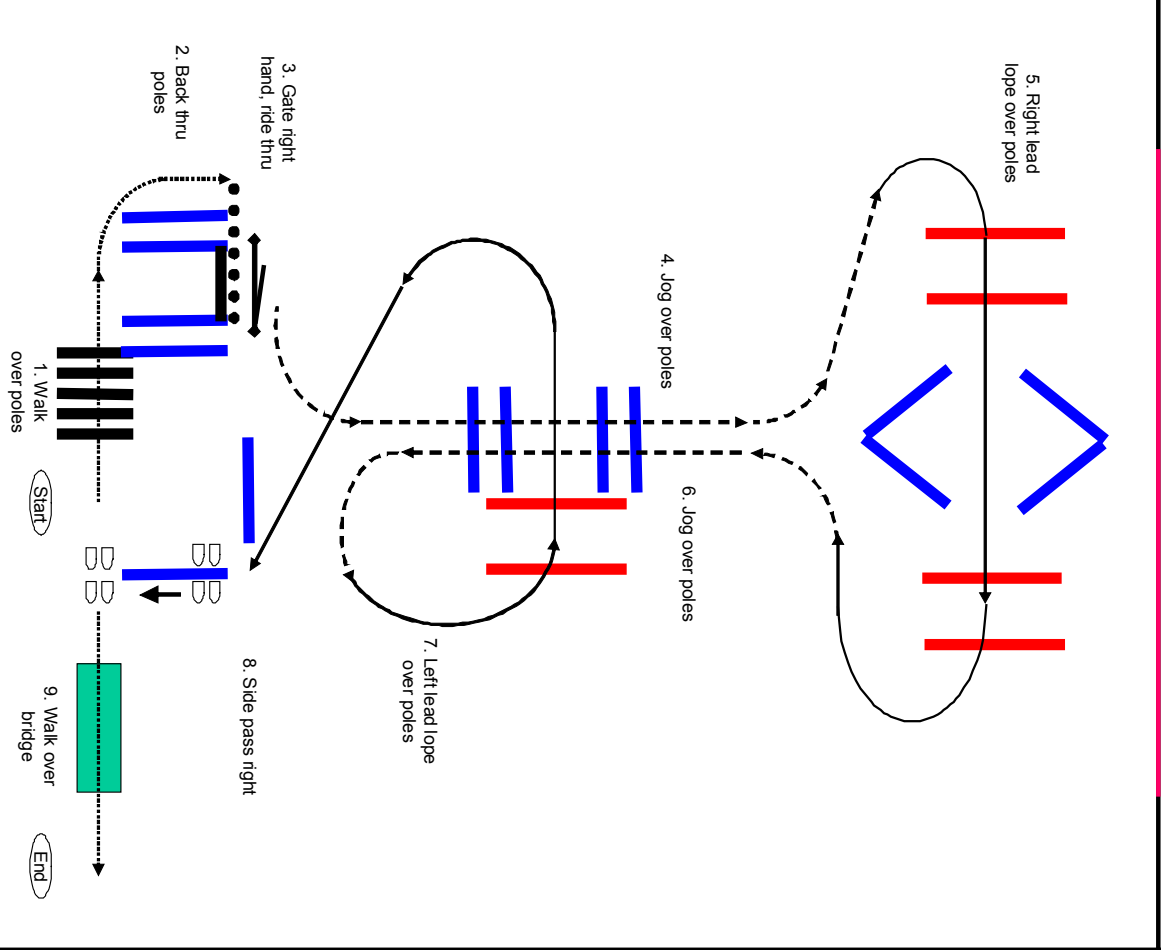

Legend:
Walk/Schritt ..... Jog/Trab
Lope/Galopp --- Back up/Rückwärts
Flowers (Marker) ⊗

© Peter Kalat 2009
All rights reserved