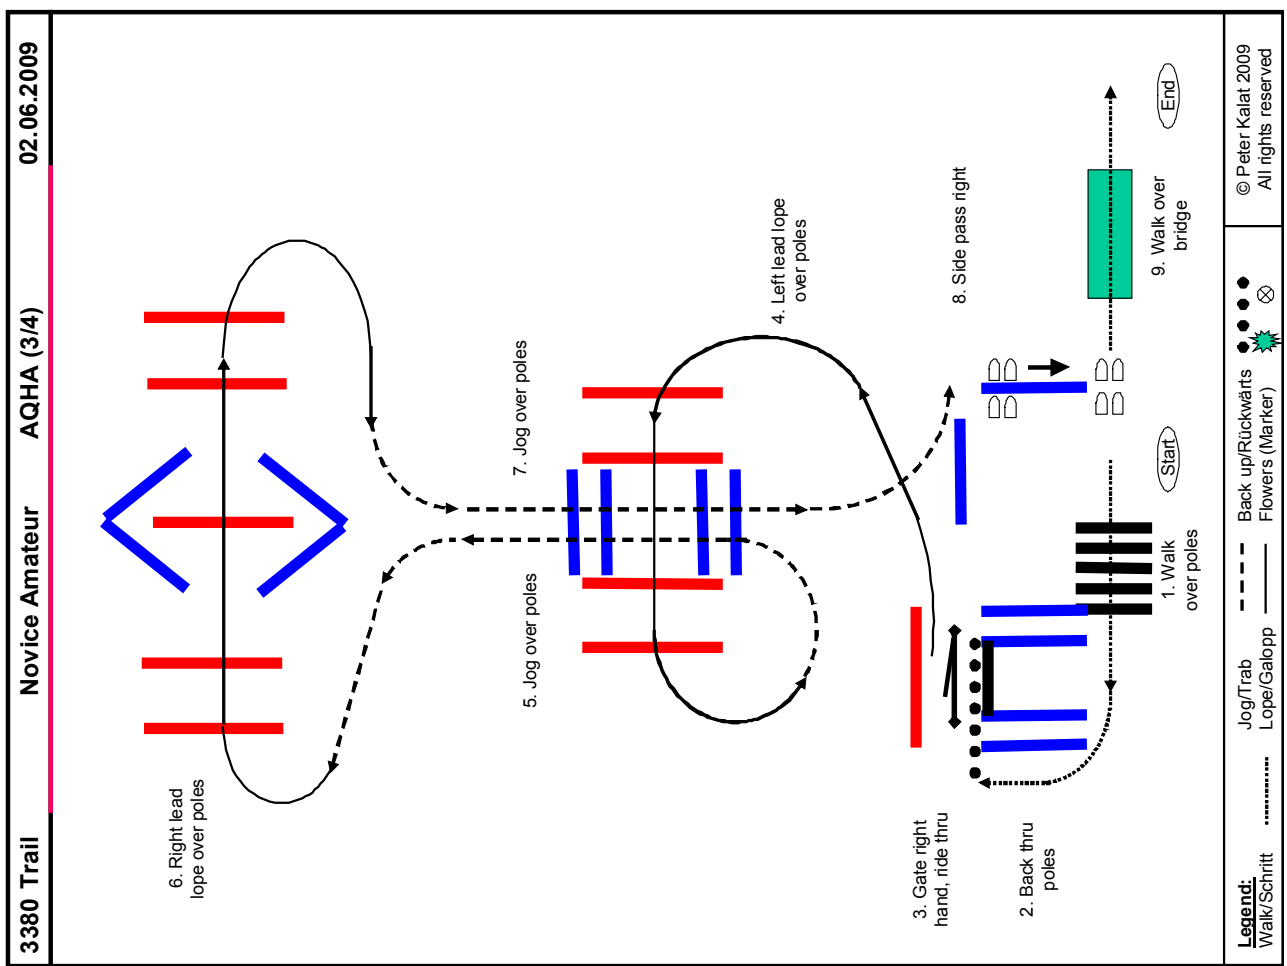

VWB

30.05.2009

Legend:
 Walk/Schritt Jog/Trab
 Lope/Galopp --- Back up/Rückwärts
 Flowers (Marker) ⊗

© Peter Kalat 2009
 All rights reserved

Legend:
 Walk/Schritt Jog/Trab Lope/Galopp
 Back up/Rückwärts Flowers (Marker) ⊗
 Start End

© Peter Kalat 2009
 All rights reserved

Legend:
 Walk/Schritt Jog/Trab Lope/Galopp
 Back up/Rückwärts Flowers (Marker) ⊗
 Start End

© Peter Kalat 2009
 All rights reserved

Legend:
 Walk/Schritt Jog/Trab
 Lope/Galopp --- Back up/Rückwärts
 Flowers (Marker) ⊗

© Peter Kalat 2009
 All rights reserved

Legend:
 Walk/Schritt Jog/Trab
 Lope/Galopp --- Back up/Rückwärts
 Flowers (Marker) ⊗

© Peter Kalat 2009
 All rights reserved