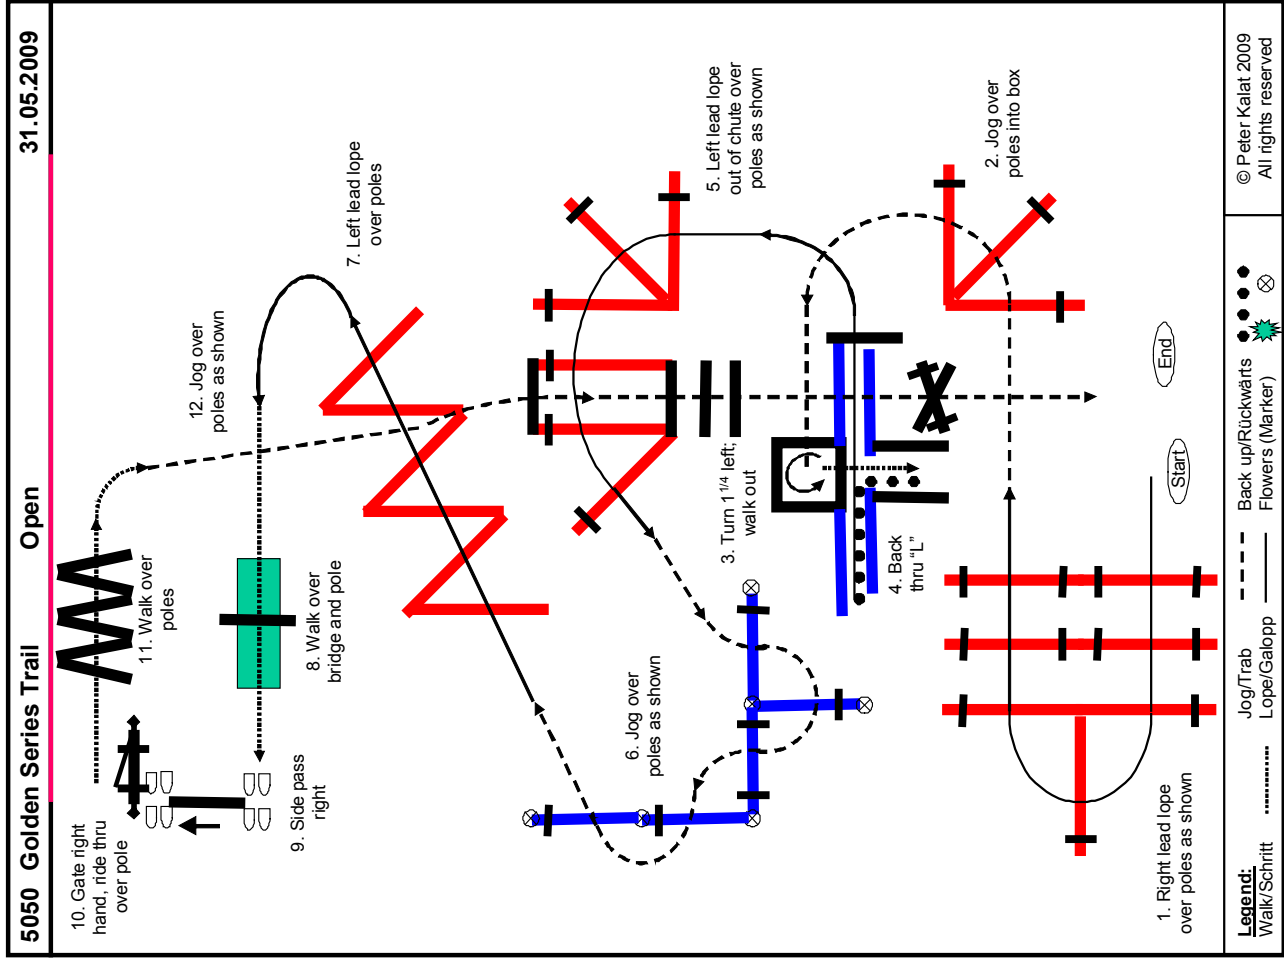

VWB

30.05.2009

Legend:
 Walk/Schritt Jog/Trab
 Lope/Galopp --- Back up/Rückwärts
 Flowers (Marker) ⊗

© Peter Kalat 2009
 All rights reserved

Legend:
 Walk/Schritt Jog/Trab Lope/Galopp
 Back up/Rückwärts Flowers (Marker) ⊗
 Start End