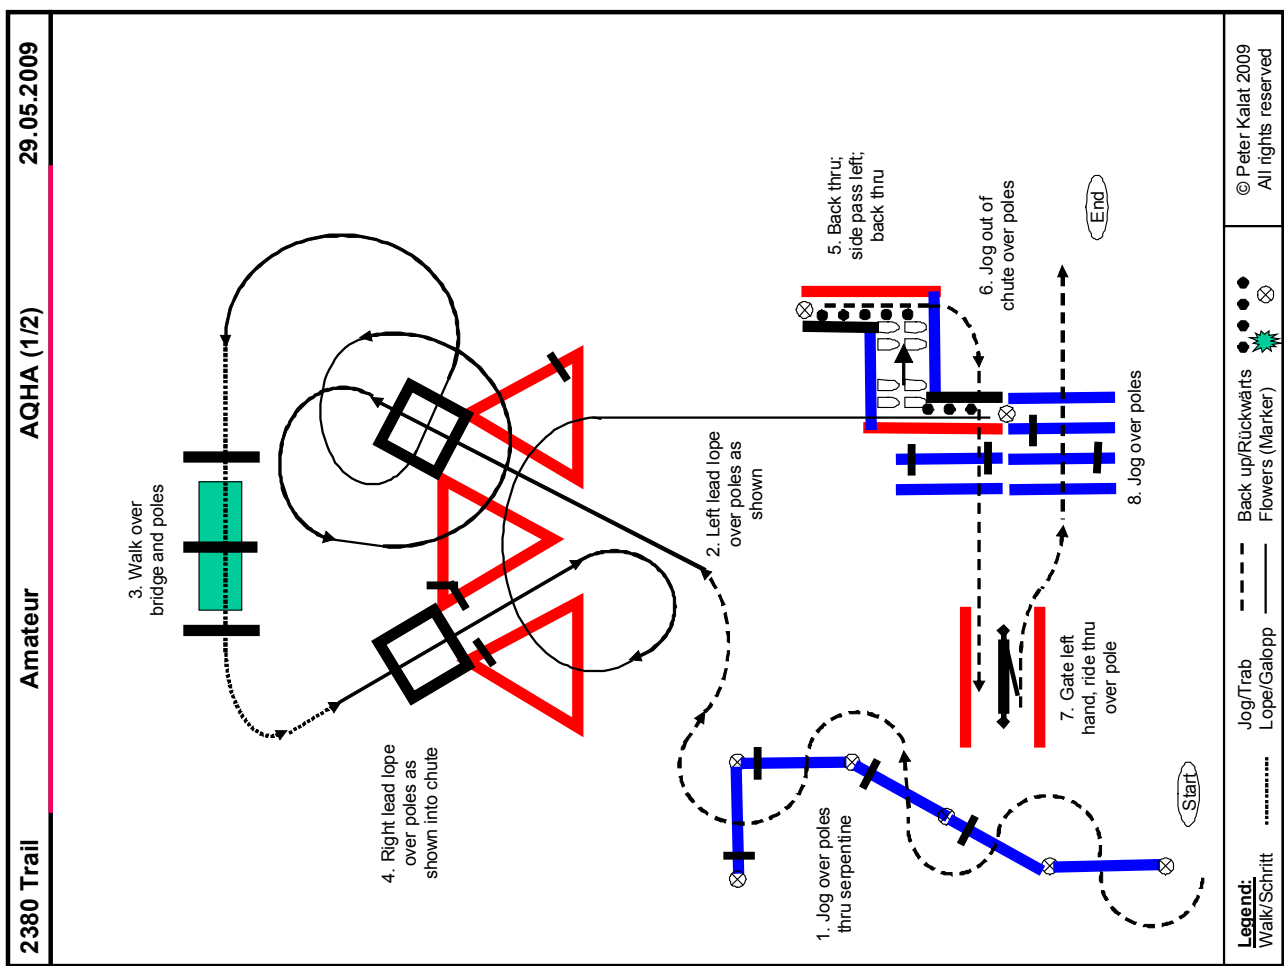

Legend:
 Jog/Trab Lope/Galopp
 Walk/Schritt
 Back up/Rückwärts
 Flowers (Marker)
 © Peter Kalat 2009 All rights reserved

Legend:
 Jog/Trab Lope/Galopp
 Walk/Schritt
 Back up/Rückwärts
 Flowers (Marker)
 © Peter Kalat 2009 All rights reserved

5380 Hatflinger Trail

Open

Hafi

30.05.2009

Legend:
 Walk/Schritt Jog/Trab
 Lope/Galopp --- Back up/Rückwärts
 Flowers (Marker) ⊗

© Peter Kalat 2009
 All rights reserved

6380 Trail all ages

Open

VWB

30.05.2009

Legend:
 Walk/Schritt Jog/Trab
 Lope/Galopp --- Back up/Rückwärts
 Flowers (Marker) ⊗

© Peter Kalat 2009
 All rights reserved

Legend:
 Walk/Schritt Jog/Trab Lope/Galopp
 Back up/Rückwärts Flowers (Marker) ⊗
 Start End