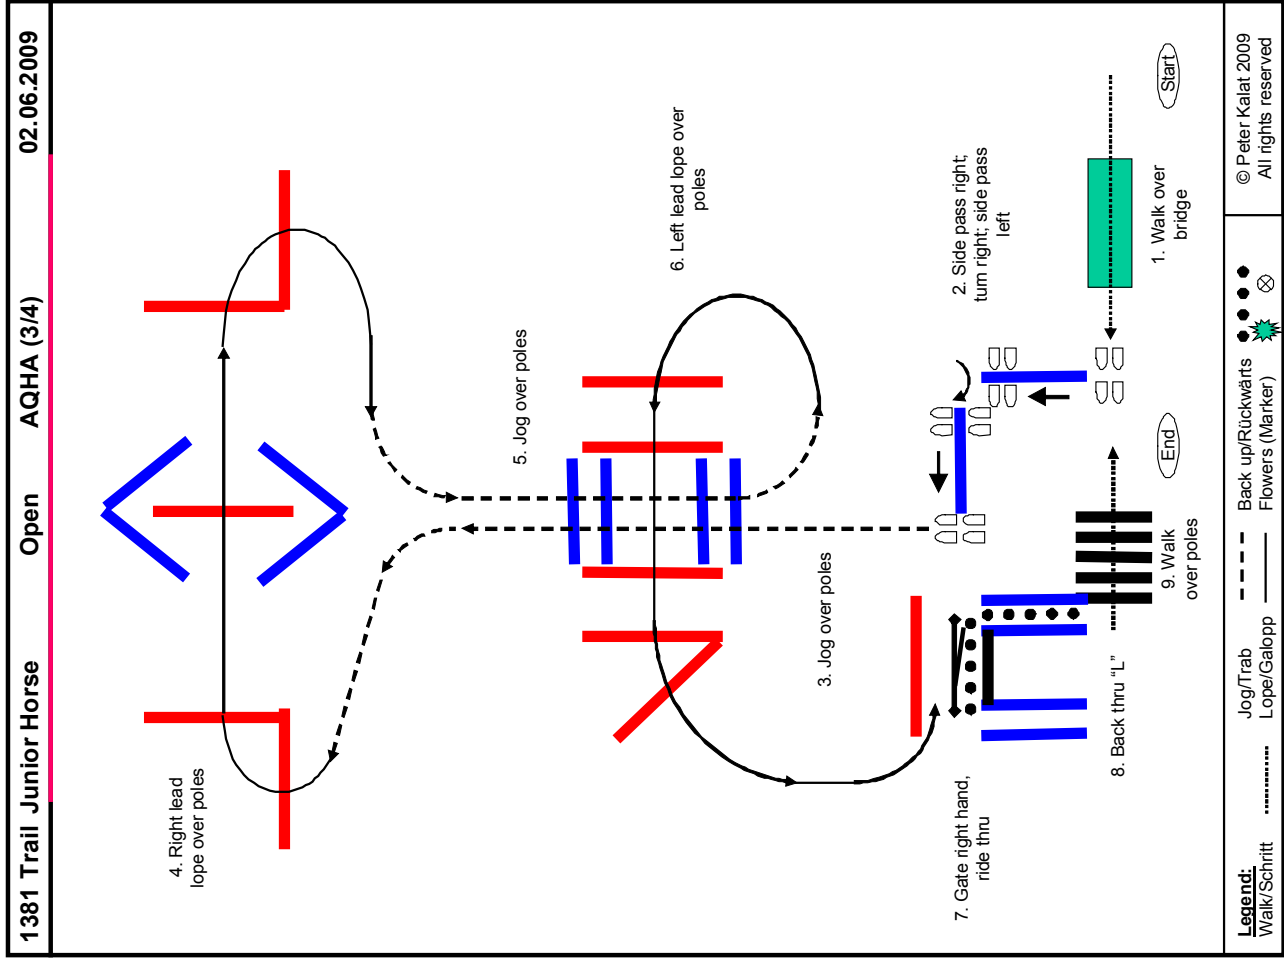

VWB

30.05.2009

Legend:
 Walk/Schritt Jog/Trab
 Lope/Galopp --- Back up/Rückwärts
 Flowers (Marker) ⊗

© Peter Kalat 2009
 All rights reserved

Legend:
 Walk/Schritt Jog/Trab Lope/Galopp
 Back up/Rückwärts Flowers (Marker) ⊗
 Start End

© Peter Kalat 2009
 All rights reserved

Legend:
 Walk/Schritt Jog/Trab Lope/Galopp
 Back up/Rückwärts Flowers (Marker) ⊗
 Start End

© Peter Kalat 2009
 All rights reserved

Legend:
 Walk/Schritt Jog/Trab
 Lope/Galopp --- Back up/Rückwärts
 Flowers (Marker) ⊗