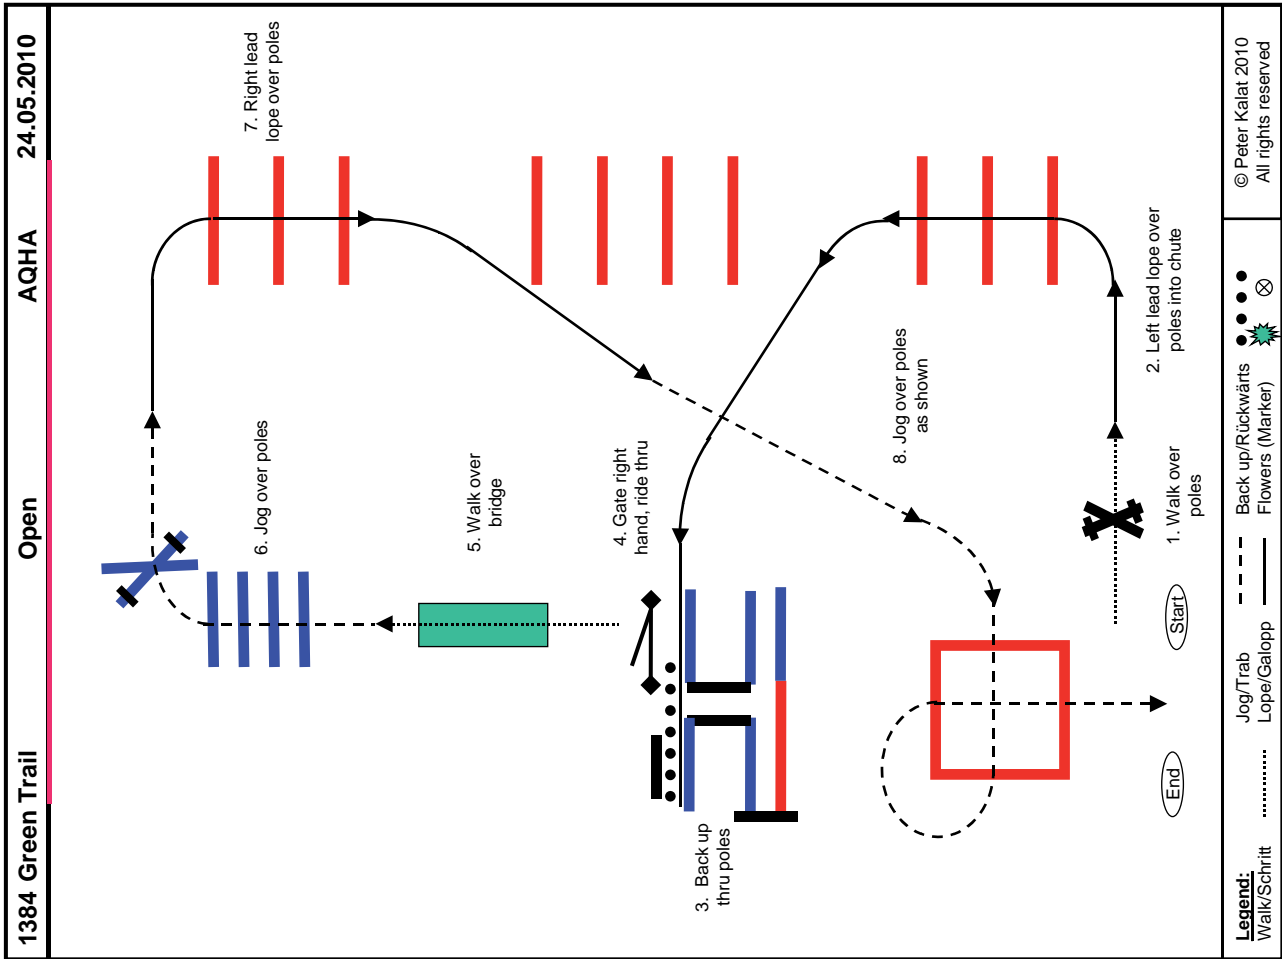

Legend:
 Walk/Schritt Jog/Trab Lope/Galopp
 Back up/Rückwärts Flowers (Marker) ⊗

© Peter Kalat 2010
 All rights reserved

Legend:
 Walk/Schritt Jog/Trab Lope/Galopp
 Back up/Rückwärts Flowers (Marker) ⊗

© Peter Kalat 2010
 All rights reserved

Pattern

5380 Haflinger Trail

Open

Hafi

22.05.2010

Legend:
 Walk/Schritt Jog/Trab
 Lope/Galopp --- Back up/Rückwärts
 Flowers (Marker) ⊗

© Peter Kalat 2010
 All rights reserved

6380 Trail all ages

Open

VWB

22.05.2010

Legend:
 Walk/Schritt Jog/Trab
 Lope/Galopp --- Back up/Rückwärts
 Flowers (Marker) ⊗

© Peter Kalat 2010
 All rights reserved

Pattern

Pattern

Pattern