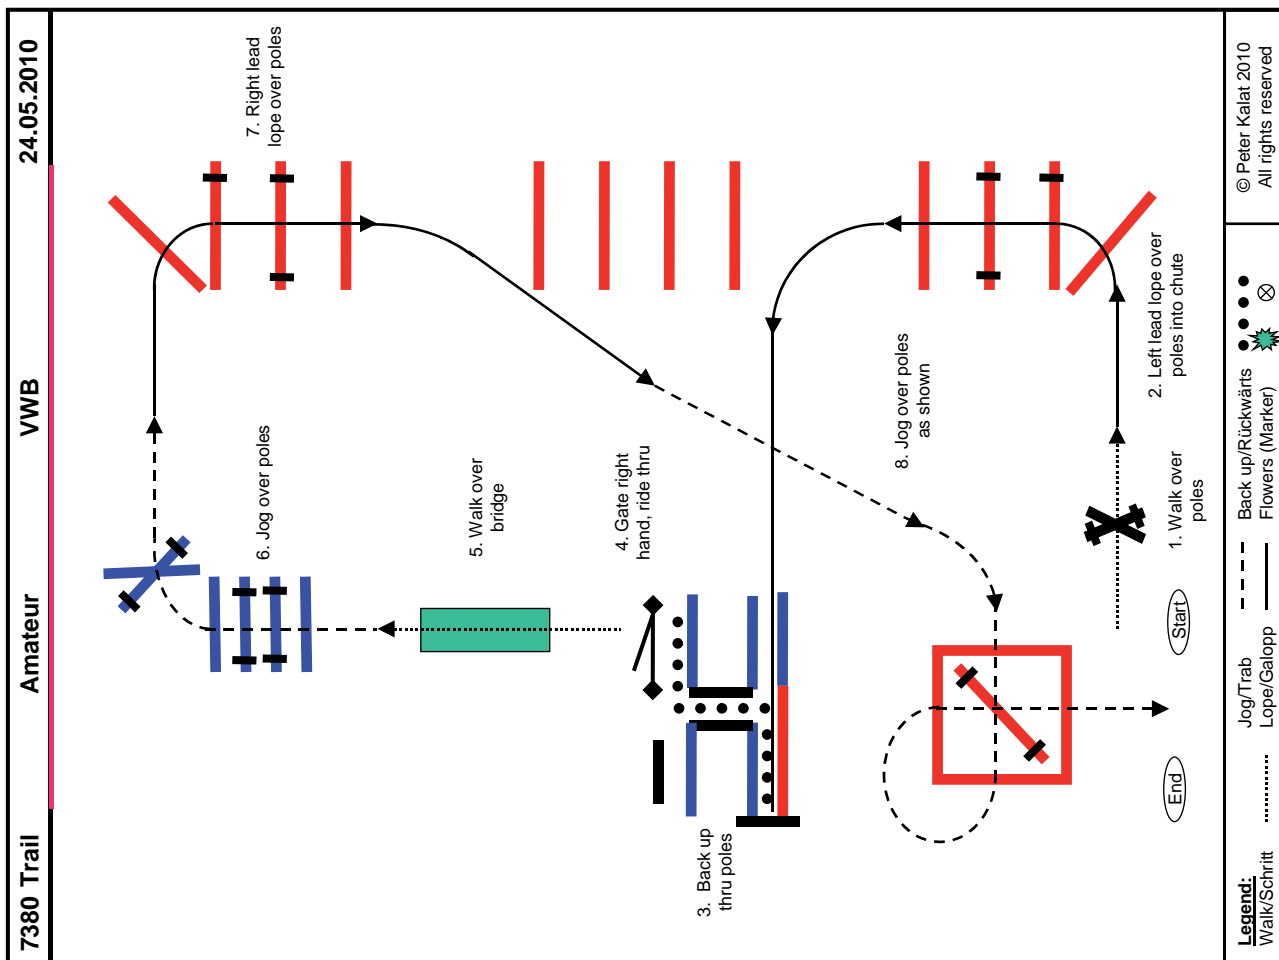

Legend:
 Walk/Schritt Jog/Trab Lope/Galopp
 Back up/Rückwärts Flowers (Marker) ⊗

© Peter Kalat 2010
 All rights reserved

Legend:
 Walk/Schritt Jog/Trab Lope/Galopp
 Back up/Rückwärts Flowers (Marker) ⊗

© Peter Kalat 2010
 All rights reserved

Pattern

5380 Haflinger Trail

Open

Hafi

22.05.2010

Legend:
 Walk/Schritt Jog/Trab
 Lope/Galopp --- Back up/Rückwärts
 Flowers (Marker) ⊗

© Peter Kalat 2010
 All rights reserved

6380 Trail all ages

Open

VWB

22.05.2010

Legend:
 Walk/Schritt Jog/Trab
 Lope/Galopp --- Back up/Rückwärts
 Flowers (Marker) ⊗

© Peter Kalat 2010
 All rights reserved

Pattern

Pattern

Pattern