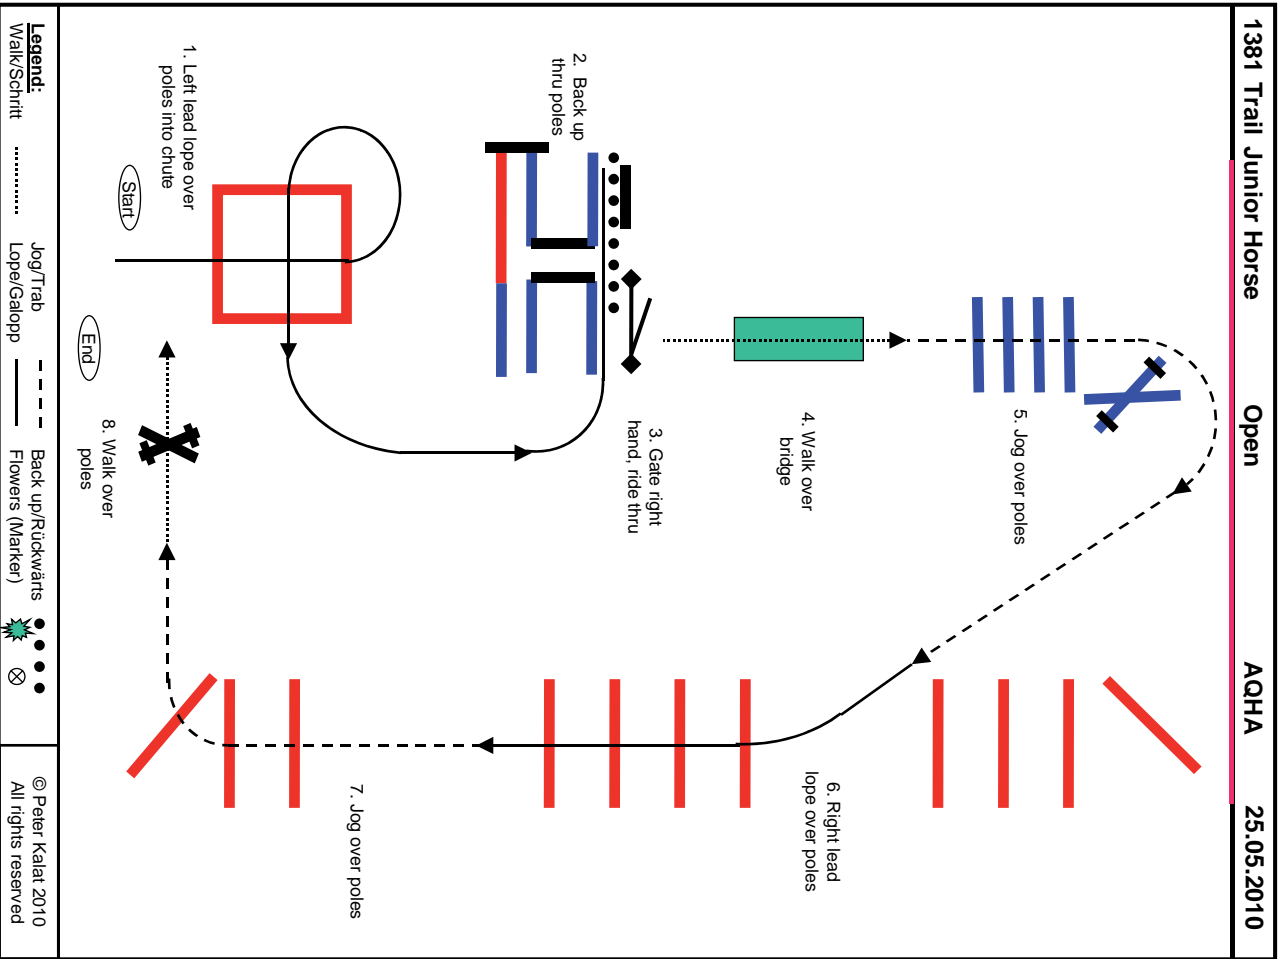

Legend:
 Walk/Schritt Jog/Trab Lope/Galopp
 Back up/Rückwärts Flowers (Marker) ⊗

© Peter Kalat 2010
 All rights reserved

Legend:
 Walk/Schritt Jog/Trab Lope/Galopp
 Back up/Rückwärts Flowers (Marker) ⊗

© Peter Kalat 2010
 All rights reserved

Pattern

5380 Haflinger Trail

Open

Hafi

22.05.2010

Legend:
 Walk/Schritt Jog/Trab
 Lope/Galopp --- Back up/Rückwärts
 Flowers (Marker) ⊗

© Peter Kalat 2010
 All rights reserved

6380 Trail all ages

Open

VWB

22.05.2010

Legend:
 Walk/Schritt Jog/Trab
 Lope/Galopp --- Back up/Rückwärts
 Flowers (Marker) ⊗

© Peter Kalat 2010
 All rights reserved

Pattern

Pattern

Pattern