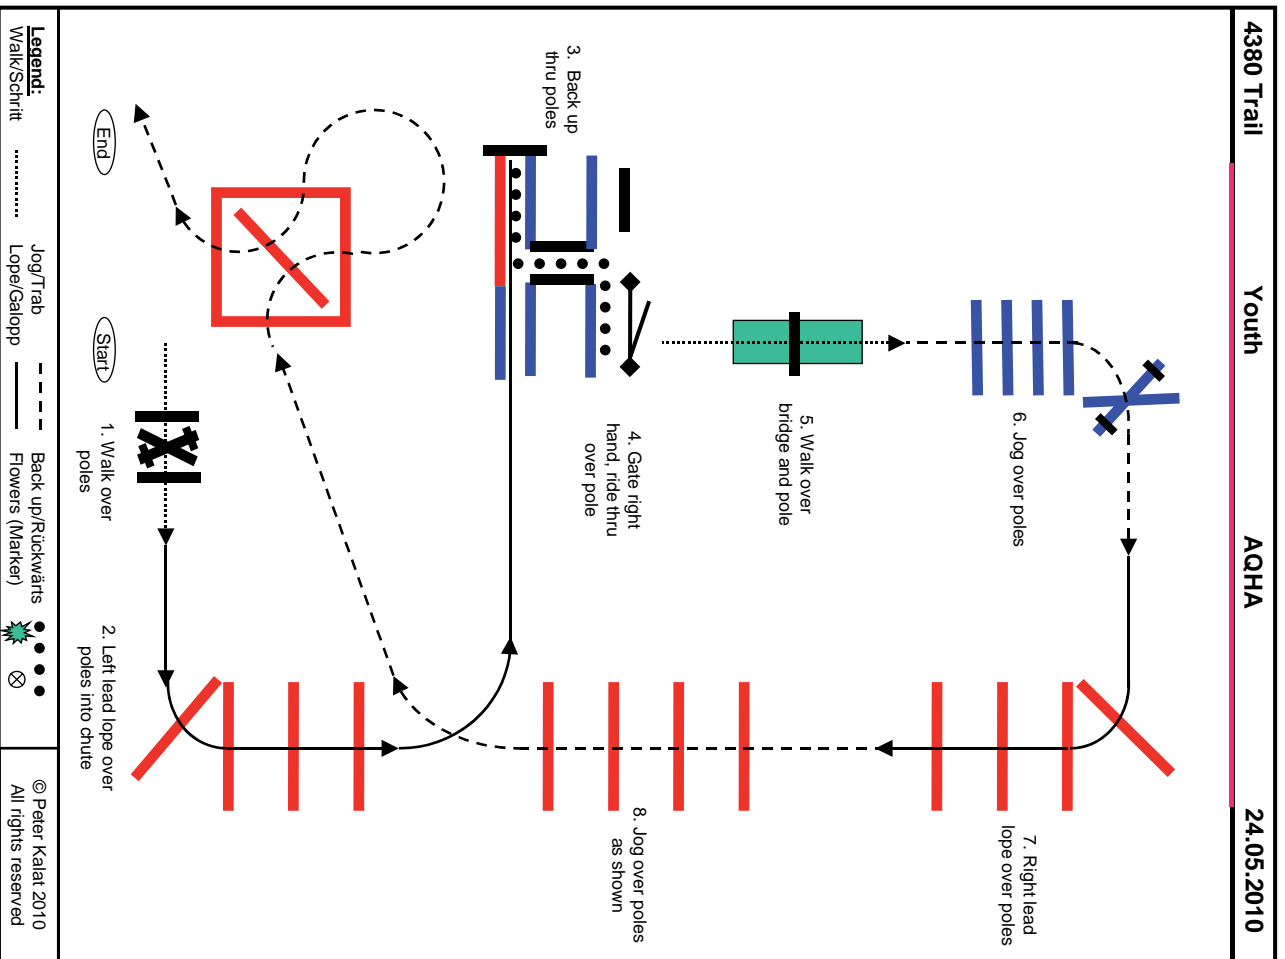

Legend:
 Walk/Schritt Jog/Trab Lope/Galopp
 Back up/Rückwärts Flowers (Marker) ⊗

© Peter Kalat 2010
 All rights reserved

Legend:
 Walk/Schritt Jog/Trab Lope/Galopp
 Back up/Rückwärts Flowers (Marker) ⊗

© Peter Kalat 2010
 All rights reserved

Pattern

5380 Haflinger Trail

Open

Hafi

22.05.2010

Legend:
 Walk/Schritt Jog/Trab
 Lope/Galopp --- Back up/Rückwärts
 Flowers (Marker) ⊗

© Peter Kalat 2010
 All rights reserved

6380 Trail all ages

Open

VWB

22.05.2010

Legend:
 Walk/Schritt Jog/Trab
 Lope/Galopp --- Back up/Rückwärts
 Flowers (Marker) ⊗

© Peter Kalat 2010
 All rights reserved

Pattern

Pattern

Pattern