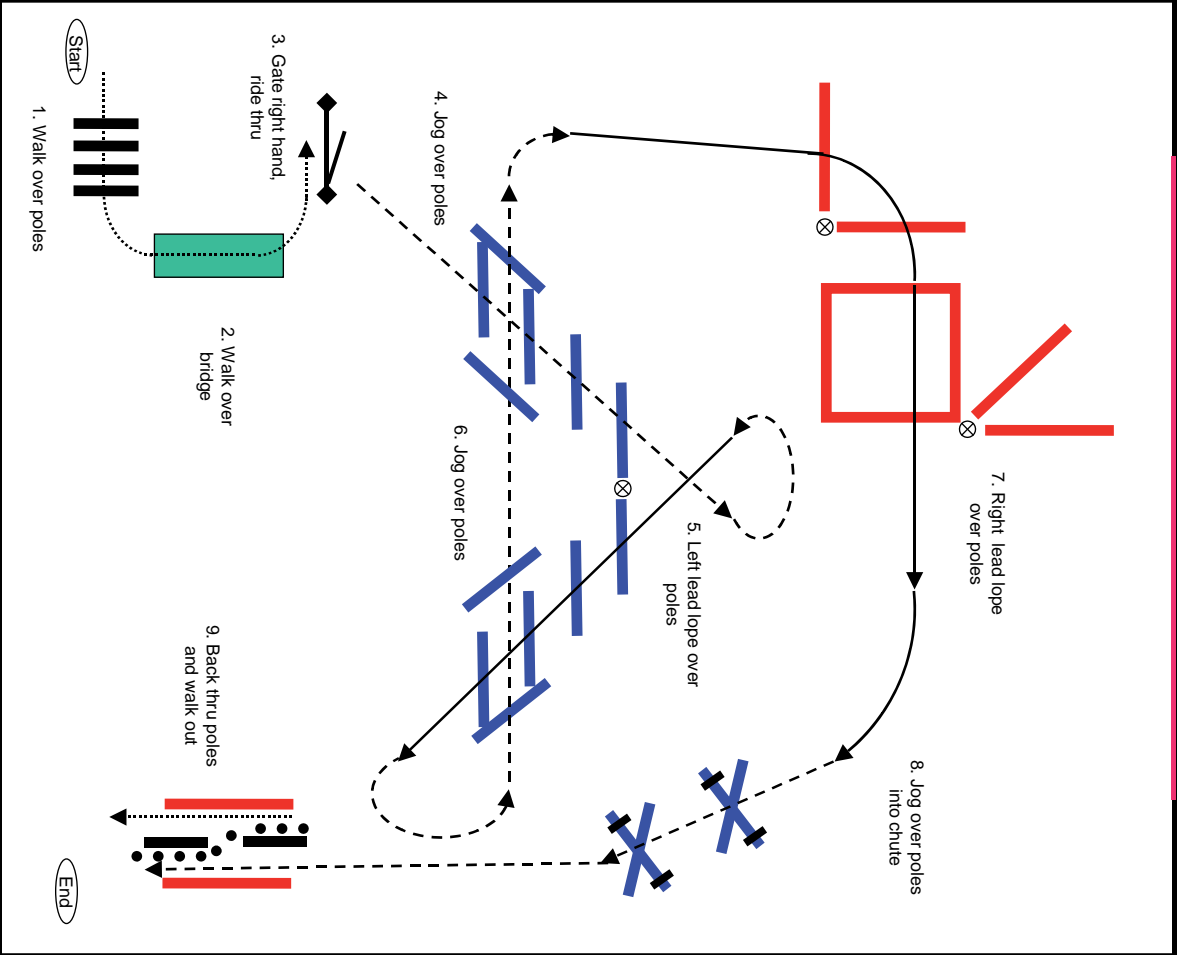

Legend:
 Walk/Schritt Jog/Trab Lope/Galopp
 Back up/Rückwärts Flowers (Marker) ⊗

© Peter Kalat 2010
 All rights reserved

Legend:
 Walk/Schritt Jog/Trab Lope/Galopp
 Back up/Rückwärts Flowers (Marker) ⊗

© Peter Kalat 2010
 All rights reserved

Pattern

5380 Haflinger Trail

Open

Hafi

22.05.2010

Legend:
 Walk/Schritt Jog/Trab
 Lope/Galopp --- Back up/Rückwärts
 Flowers (Marker) ⊗

© Peter Kalat 2010
 All rights reserved

6380 Trail all ages

Open

VWB

22.05.2010

Legend:
 Walk/Schritt Jog/Trab
 Lope/Galopp --- Back up/Rückwärts
 Flowers (Marker) ⊗

© Peter Kalat 2010
 All rights reserved

Pattern

Pattern

Pattern