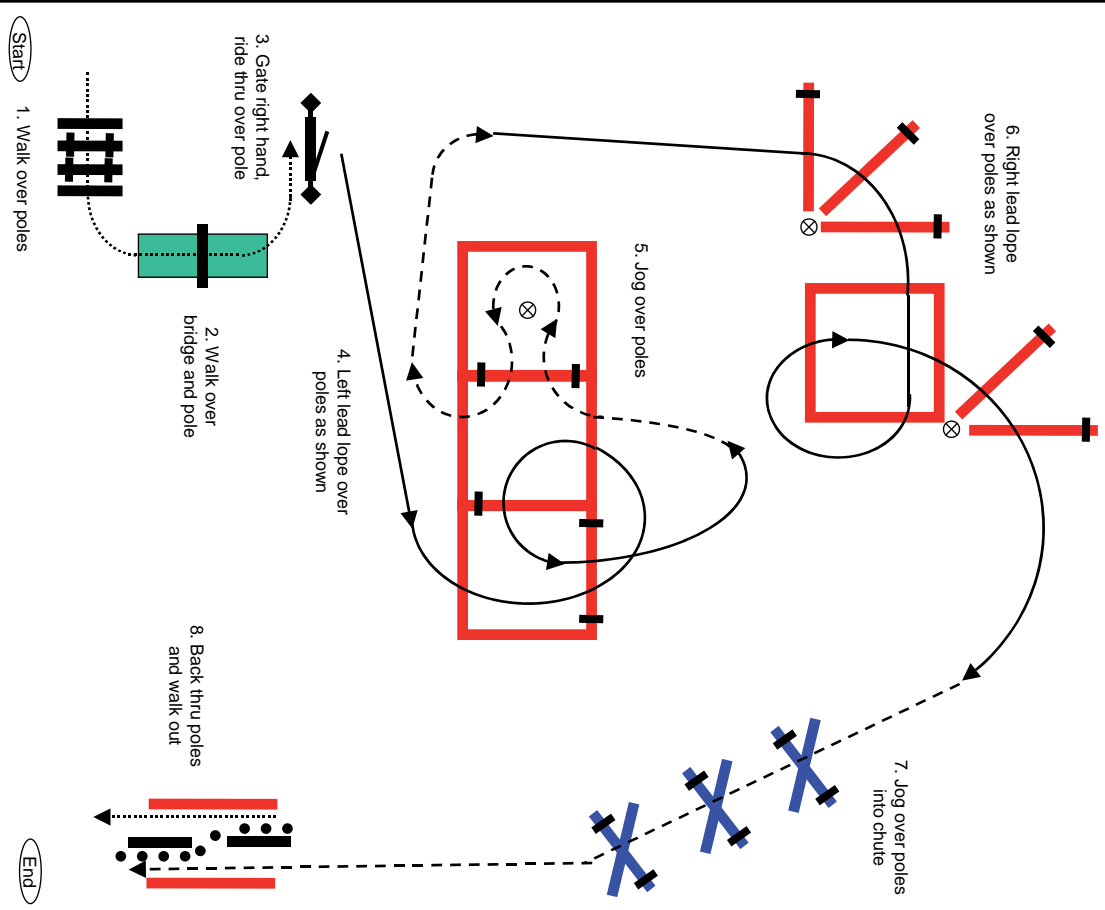

Legend:
 Walk/Schritt Jog/Trab Lope/Galopp
 Back up/Rückwärts Flowers (Marker) ⊗

© Peter Kalat 2010
 All rights reserved

Legend:
 Walk/Schritt Jog/Trab Lope/Galopp
 Back up/Rückwärts Flowers (Marker) ⊗

© Peter Kalat 2010
 All rights reserved

Pattern

5380 Haflinger Trail

Open

Hafi

22.05.2010

Legend:
 Walk/Schritt Jog/Trab
 Lope/Galopp --- Back up/Rückwärts
 Flowers (Marker) ⊗

© Peter Kalat 2010
 All rights reserved

6380 Trail all ages

Open

VWB

22.05.2010

Legend:
 Walk/Schritt Jog/Trab
 Lope/Galopp --- Back up/Rückwärts
 Flowers (Marker) ⊗

© Peter Kalat 2010
 All rights reserved

Pattern

Pattern

Pattern