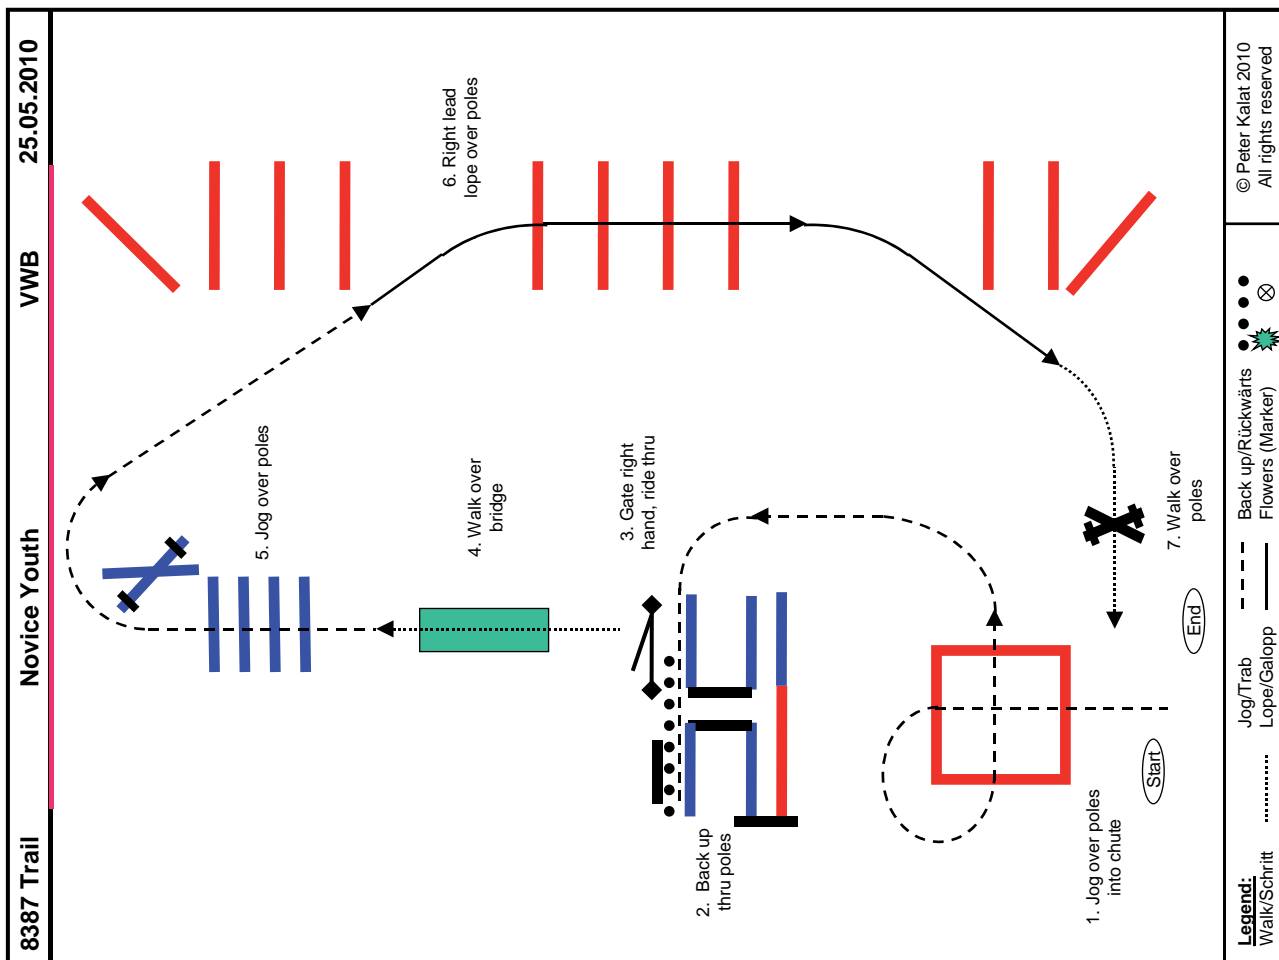

Legend:
 Walk/Schritt Jog/Trab Lope/Galopp
 Back up/Rückwärts Flowers (Marker) ⊗

© Peter Kalat 2010
 All rights reserved

Legend:
 Walk/Schritt Jog/Trab Lope/Galopp
 Back up/Rückwärts Flowers (Marker) ⊗

© Peter Kalat 2010
 All rights reserved

Pattern

5380 Haflinger Trail

Open

Hafi

22.05.2010

Legend:
 Walk/Schritt Jog/Trab
 Lope/Galopp --- Back up/Rückwärts
 Flowers (Marker) ⊗

© Peter Kalat 2010
 All rights reserved

6380 Trail all ages

Open

VWB

22.05.2010

Legend:
 Walk/Schritt Jog/Trab
 Lope/Galopp --- Back up/Rückwärts
 Flowers (Marker) ⊗

© Peter Kalat 2010
 All rights reserved

Pattern

Pattern

Pattern