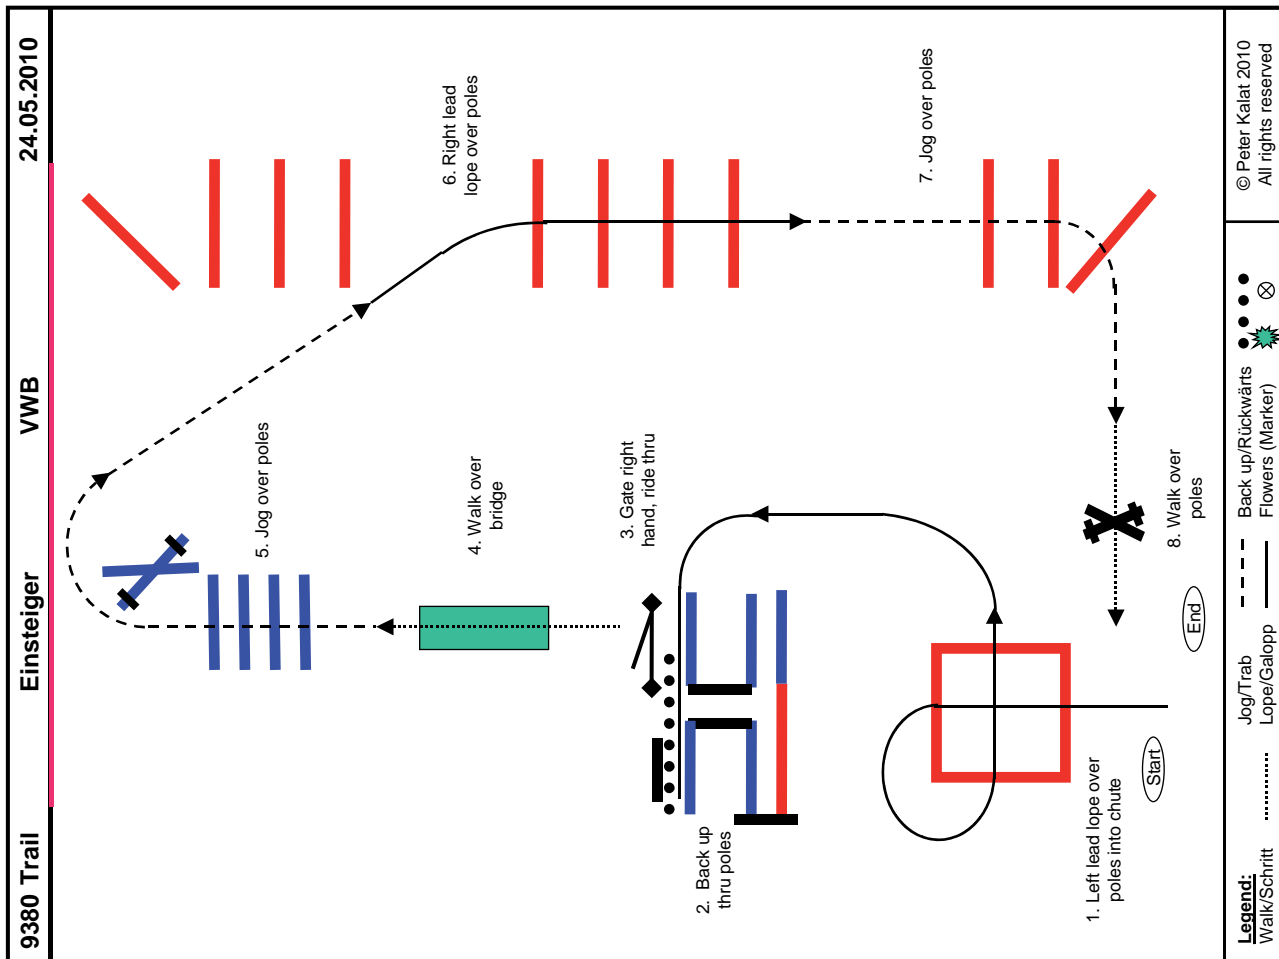

Legend:
 Walk/Schritt Jog/Trab Lope/Galopp
 Back up/Rückwärts Flowers (Marker) ⊗

© Peter Kalat 2010
 All rights reserved

Legend:
 Walk/Schritt Jog/Trab Lope/Galopp
 Back up/Rückwärts Flowers (Marker) ⊗

© Peter Kalat 2010
 All rights reserved

Pattern

5380 Haflinger Trail

Open

Hafi

22.05.2010

Legend:
 Walk/Schritt Jog/Trab
 Lope/Galopp --- Back up/Rückwärts
 Flowers (Marker) ⊗

© Peter Kalat 2010
 All rights reserved

6380 Trail all ages

Open

VWB

22.05.2010

Legend:
 Walk/Schritt Jog/Trab
 Lope/Galopp --- Back up/Rückwärts
 Flowers (Marker) ⊗

© Peter Kalat 2010
 All rights reserved

Pattern

Pattern

Pattern