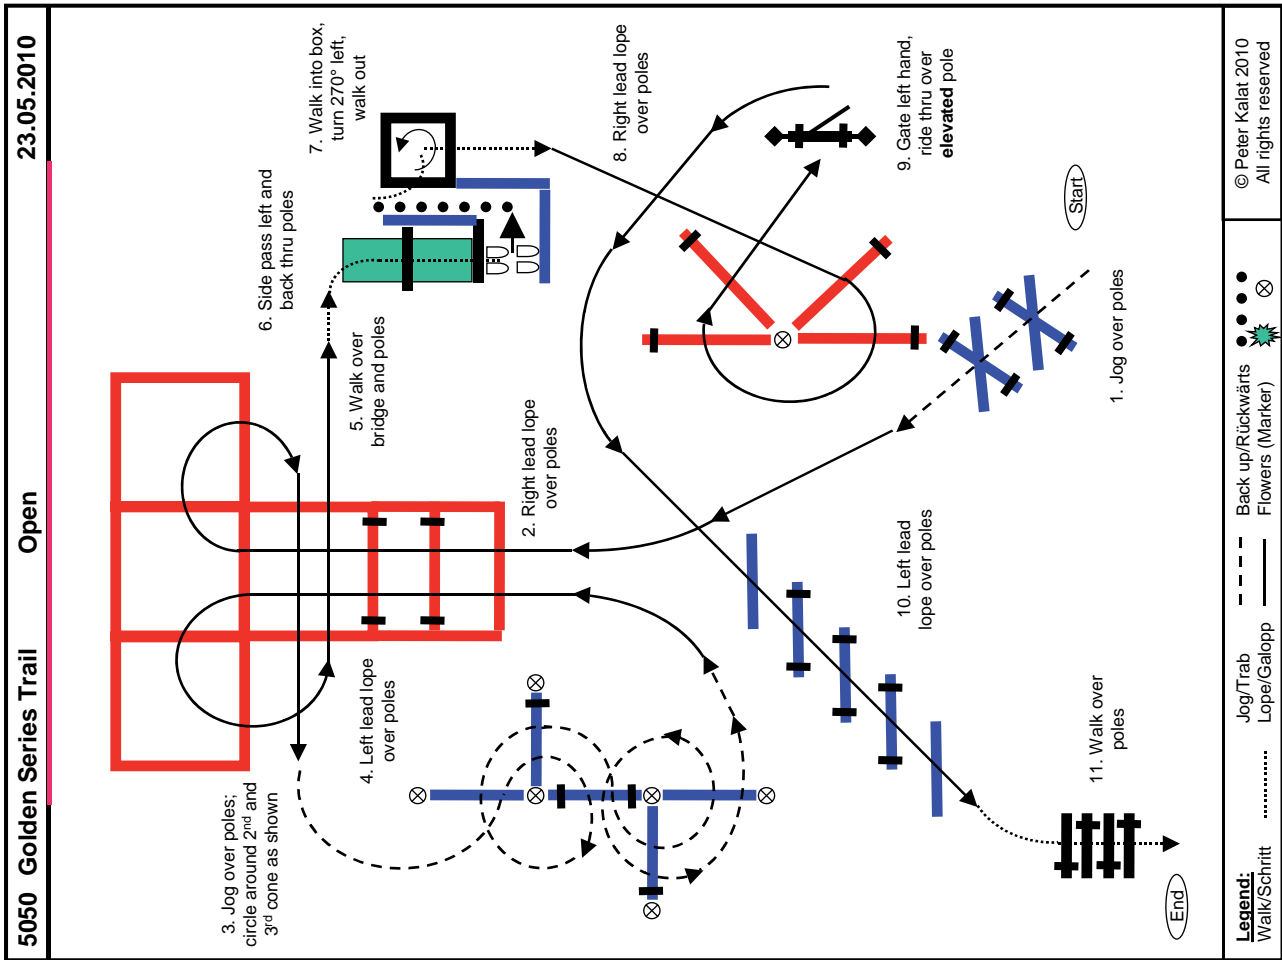

Legend:
 Walk/Schritt Jog/Trab Lope/Galopp
 Back up/Rückwärts Flowers (Marker) ⊗

© Peter Kalat 2010
 All rights reserved

Legend:
 Walk/Schritt Jog/Trab Lope/Galopp
 Back up/Rückwärts Flowers (Marker) ⊗

© Peter Kalat 2010
 All rights reserved

Pattern

5380 Haflinger Trail

Open

Hafi

22.05.2010

Legend:
 Walk/Schritt Jog/Trab
 Lope/Galopp --- Back up/Rückwärts
 Flowers (Marker) ⊗

© Peter Kalat 2010
 All rights reserved

6380 Trail all ages

Open

VWB

22.05.2010

Legend:
 Walk/Schritt Jog/Trab
 Lope/Galopp --- Back up/Rückwärts
 Flowers (Marker) ⊗

© Peter Kalat 2010
 All rights reserved

Pattern

Pattern

Pattern