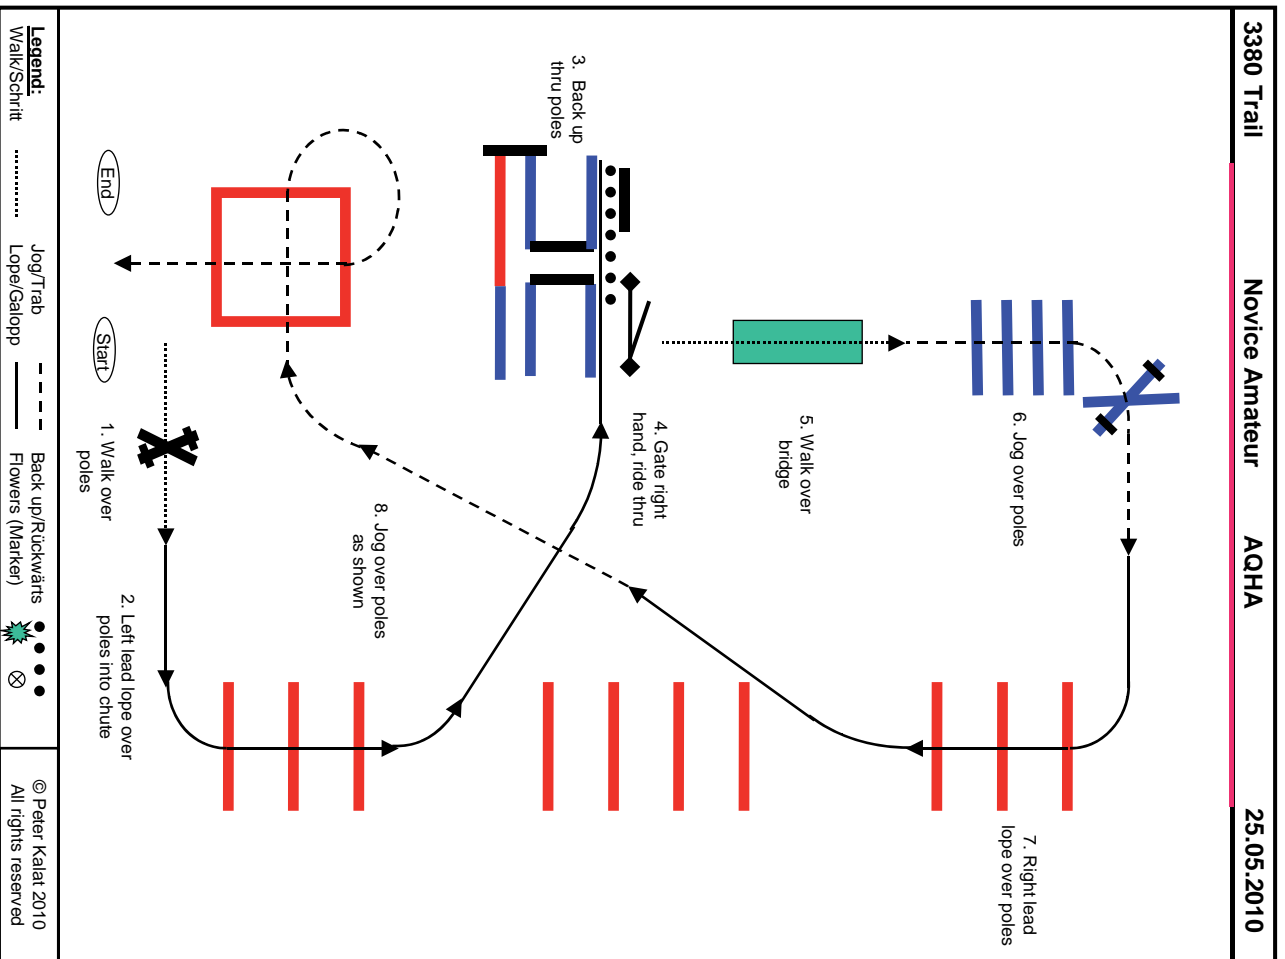

Legend:
 Walk/Schritt Jog/Trab Lope/Galopp
 Back up/Rückwärts Flowers (Marker) ⊗

© Peter Kalat 2010
 All rights reserved

Legend:
 Walk/Schritt Jog/Trab Lope/Galopp
 Back up/Rückwärts Flowers (Marker) ⊗

© Peter Kalat 2010
 All rights reserved

Pattern

5380 Haflinger Trail

Open

Hafi

22.05.2010

Legend:
 Walk/Schritt Jog/Trab
 Lope/Galopp --- Back up/Rückwärts
 Flowers (Marker) ⊗

© Peter Kalat 2010
 All rights reserved

6380 Trail all ages

Open

VWB

22.05.2010

Legend:
 Walk/Schritt Jog/Trab
 Lope/Galopp --- Back up/Rückwärts
 Flowers (Marker) ⊗

© Peter Kalat 2010
 All rights reserved

Pattern

Pattern

Pattern