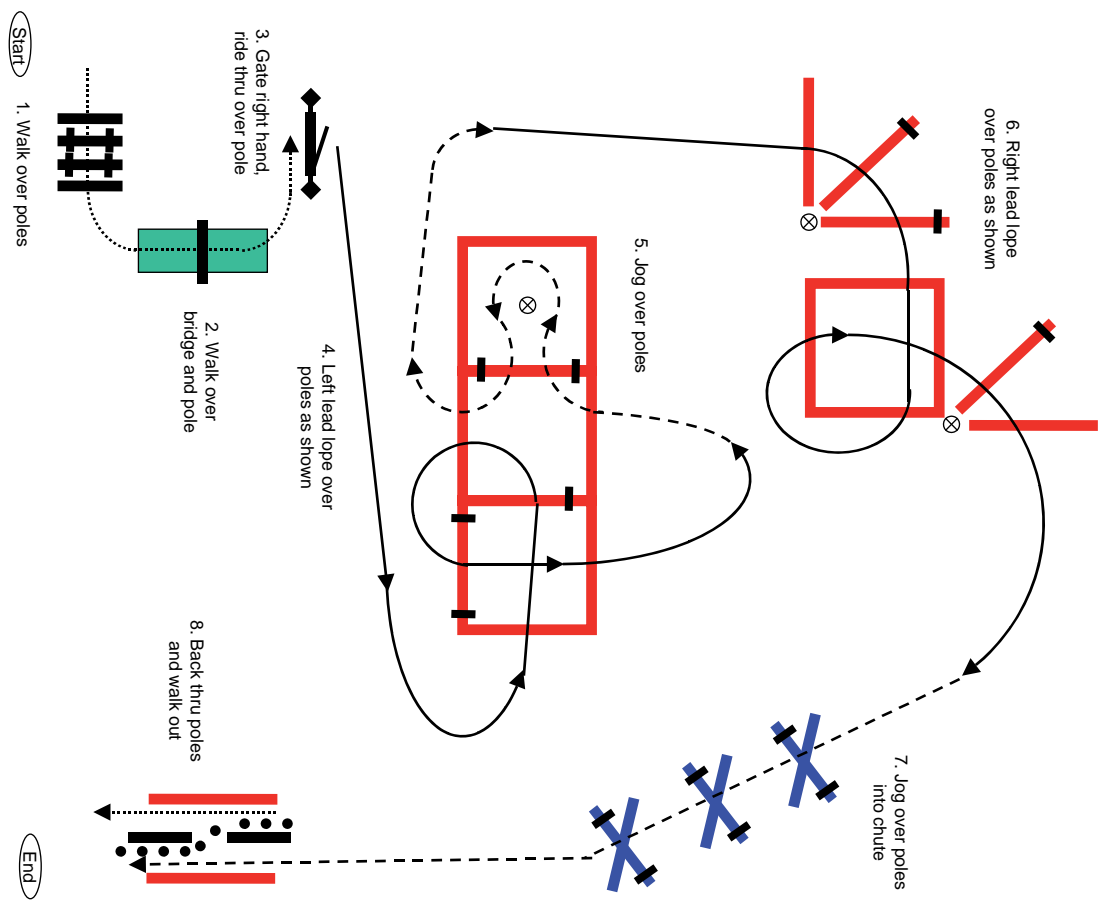

Legend:
 Walk/Schritt Jog/Trab Lope/Galopp
 Back up/Rückwärts Flowers (Marker) ⊗

© Peter Kalat 2010
 All rights reserved

Legend:
 Walk/Schritt Jog/Trab Lope/Galopp
 Back up/Rückwärts Flowers (Marker) ⊗

© Peter Kalat 2010
 All rights reserved

Pattern

5380 Haflinger Trail

Open

Hafi

22.05.2010

Legend:
 Walk/Schritt Jog/Trab
 Lope/Galopp --- Back up/Rückwärts
 Flowers (Marker) ⊗

© Peter Kalat 2010
 All rights reserved

6380 Trail all ages

Open

VWB

22.05.2010

Legend:
 Walk/Schritt Jog/Trab
 Lope/Galopp --- Back up/Rückwärts
 Flowers (Marker) ⊗

© Peter Kalat 2010
 All rights reserved

Pattern

Pattern

Pattern