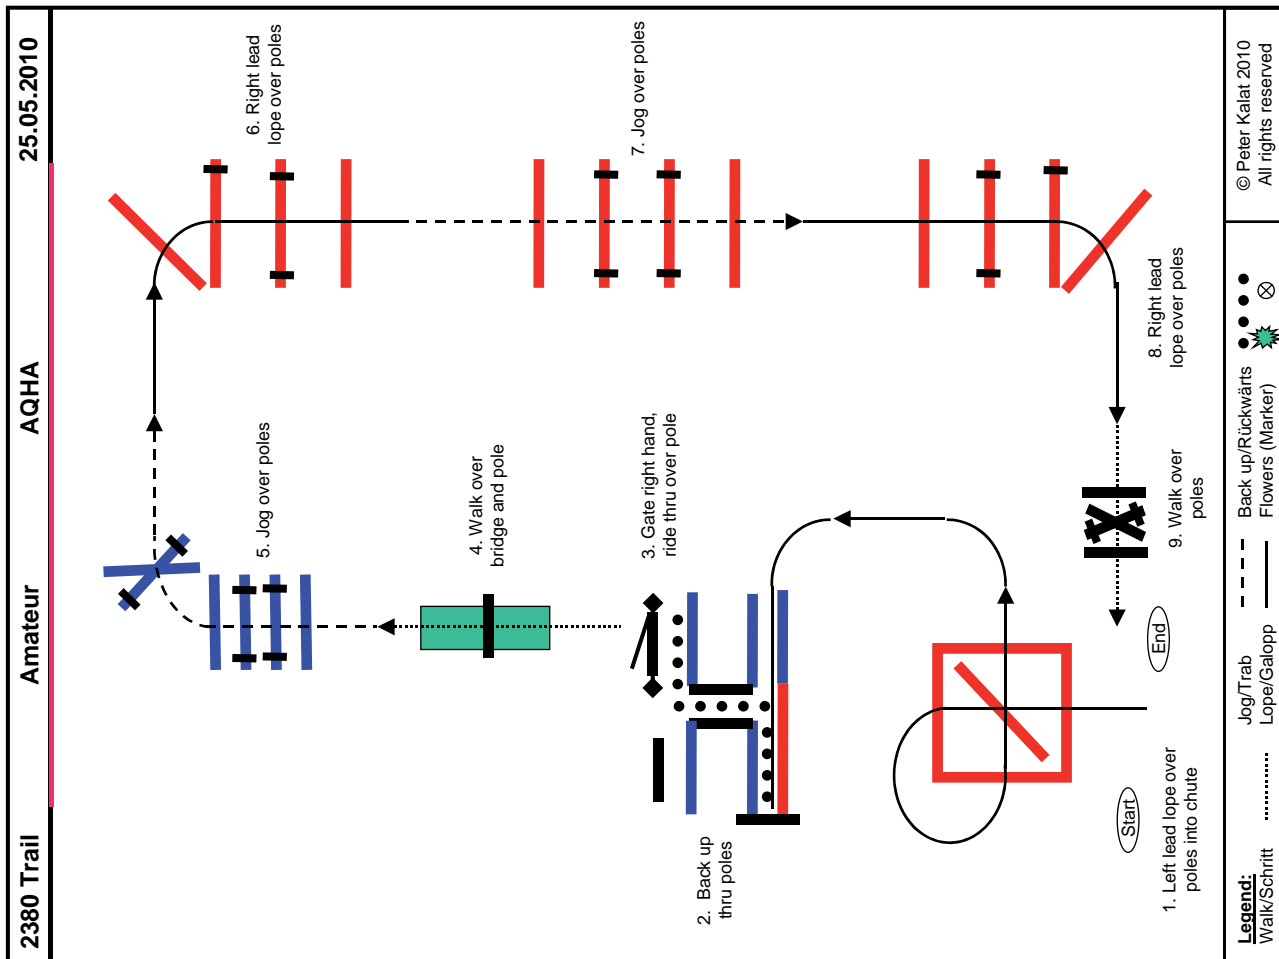

Legend:
 Walk/Schritt Jog/Trab Lope/Galopp
 Back up/Rückwärts Flowers (Marker) ⊗

© Peter Kalat 2010
 All rights reserved

Legend:
 Walk/Schritt Jog/Trab Lope/Galopp
 Back up/Rückwärts Flowers (Marker) ⊗

© Peter Kalat 2010
 All rights reserved

Pattern

5380 Haflinger Trail

Open

Hafi

22.05.2010

Legend:
 Walk/Schritt Jog/Trab
 Lope/Galopp --- Back up/Rückwärts
 Flowers (Marker) ⊗

© Peter Kalat 2010
 All rights reserved

6380 Trail all ages

Open

VWB

22.05.2010

Legend:
 Walk/Schritt Jog/Trab
 Lope/Galopp --- Back up/Rückwärts
 Flowers (Marker) ⊗

© Peter Kalat 2010
 All rights reserved

Pattern

Pattern

Pattern