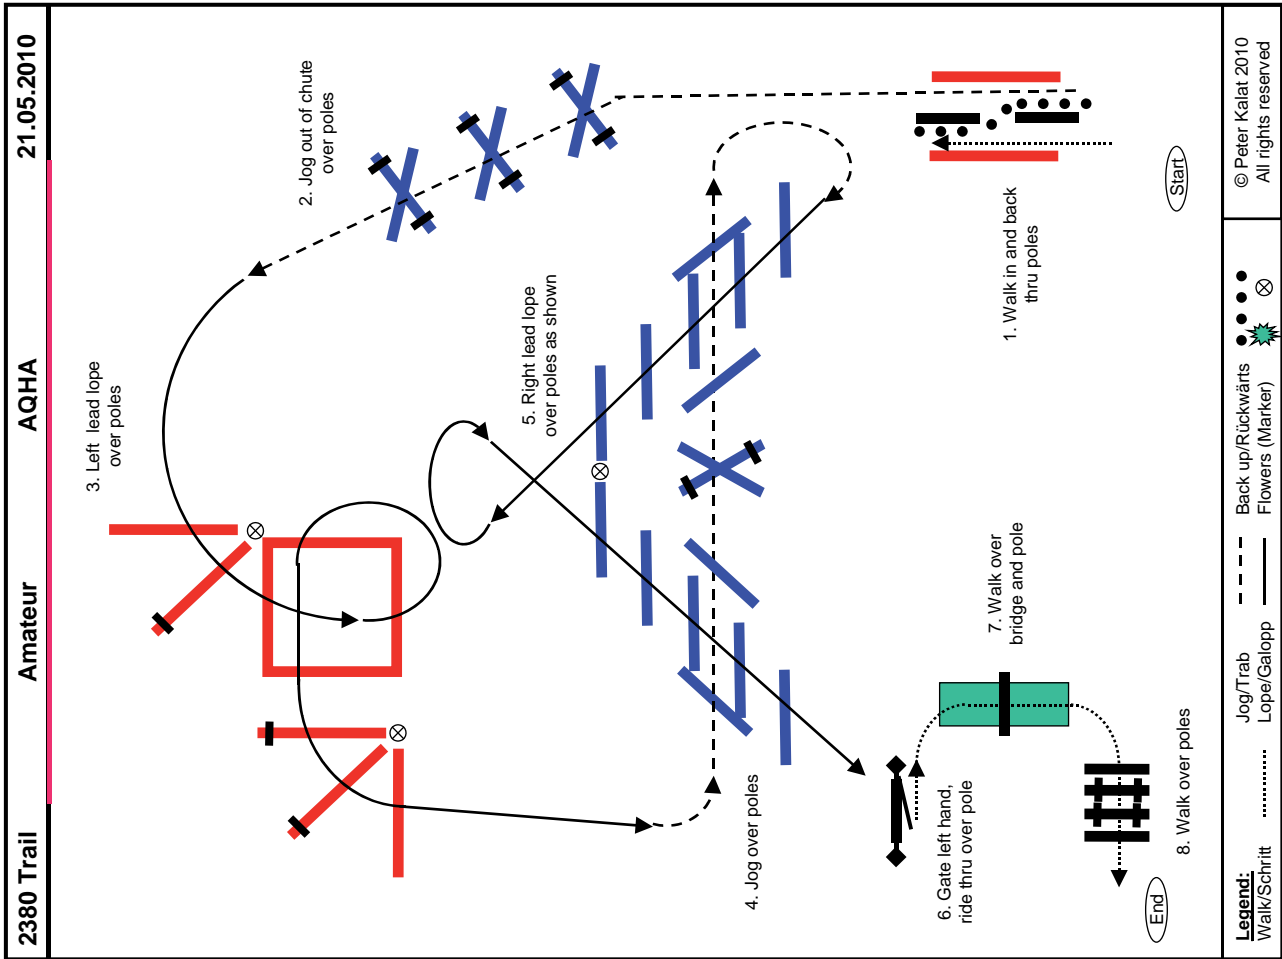

Legend:
 Walk/Schritt Jog/Trab Lope/Galopp
 Back up/Rückwärts Flowers (Marker) ⊗

© Peter Kalat 2010
 All rights reserved

Legend:
 Walk/Schritt Jog/Trab Lope/Galopp
 Back up/Rückwärts Flowers (Marker) ⊗

© Peter Kalat 2010
 All rights reserved

Pattern

5380 Haflinger Trail

Open

Hafi

22.05.2010

Legend:
 Walk/Schritt Jog/Trab
 Lope/Galopp --- Back up/Rückwärts
 Flowers (Marker) ⊗

© Peter Kalat 2010
 All rights reserved

6380 Trail all ages

Open

VWB

22.05.2010

Legend:
 Walk/Schritt Jog/Trab
 Lope/Galopp --- Back up/Rückwärts
 Flowers (Marker) ⊗

© Peter Kalat 2010
 All rights reserved

Pattern

Pattern

Pattern