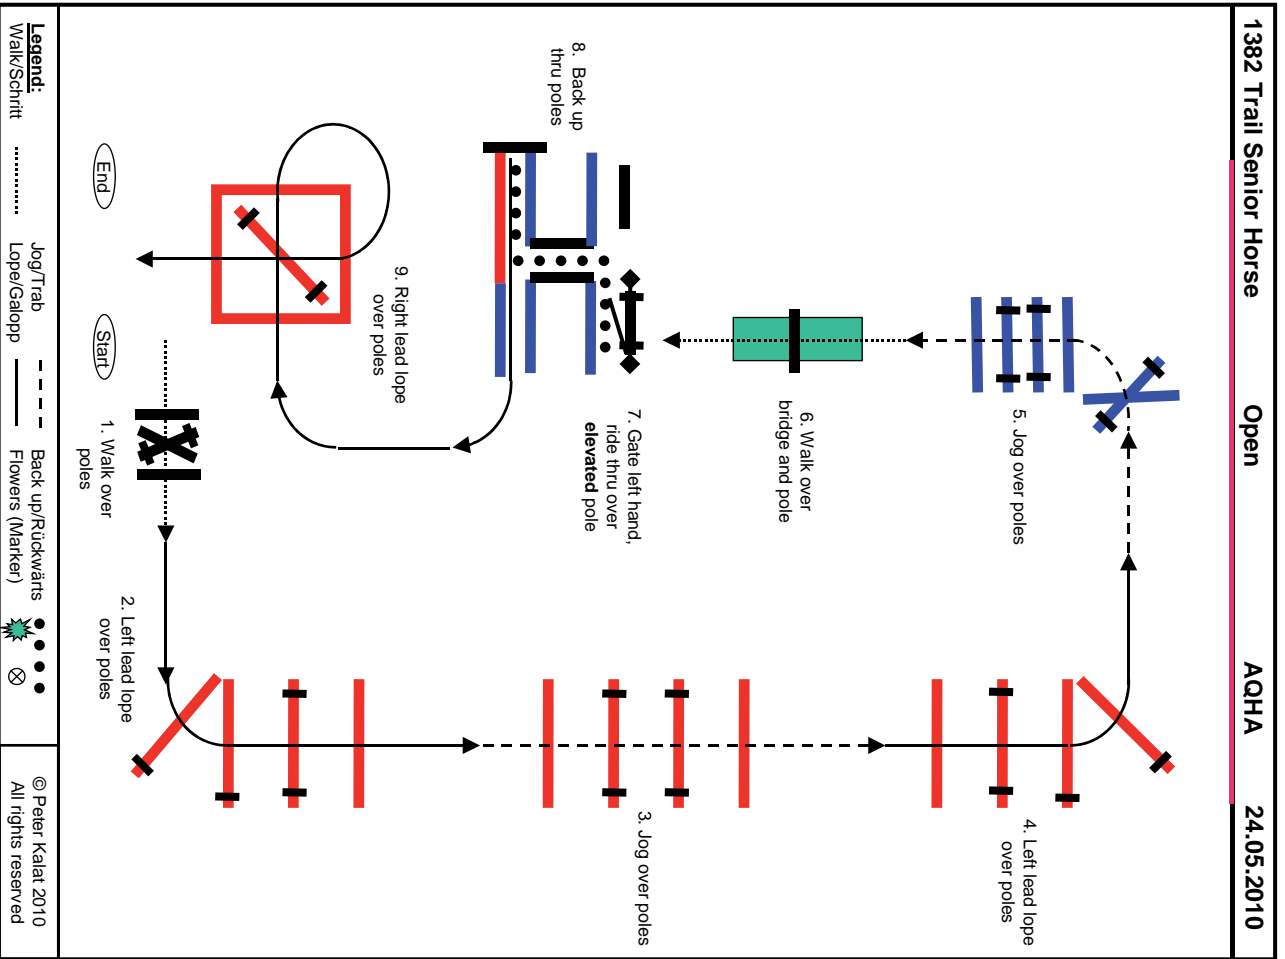

Legend:
 Walk/Schritt Jog/Trab Lope/Galopp
 Back up/Rückwärts Flowers (Marker) ⊗

© Peter Kalat 2010
 All rights reserved

Legend:
 Walk/Schritt Jog/Trab Lope/Galopp
 Back up/Rückwärts Flowers (Marker) ⊗

© Peter Kalat 2010
 All rights reserved

Pattern

5380 Haflinger Trail

Open

Hafi

22.05.2010

Legend:
 Walk/Schritt Jog/Trab
 Lope/Galopp --- Back up/Rückwärts
 Flowers (Marker) ⊗

© Peter Kalat 2010
 All rights reserved

6380 Trail all ages

Open

VWB

22.05.2010

Legend:
 Walk/Schritt Jog/Trab
 Lope/Galopp --- Back up/Rückwärts
 Flowers (Marker) ⊗

© Peter Kalat 2010
 All rights reserved

Pattern

Pattern

Pattern