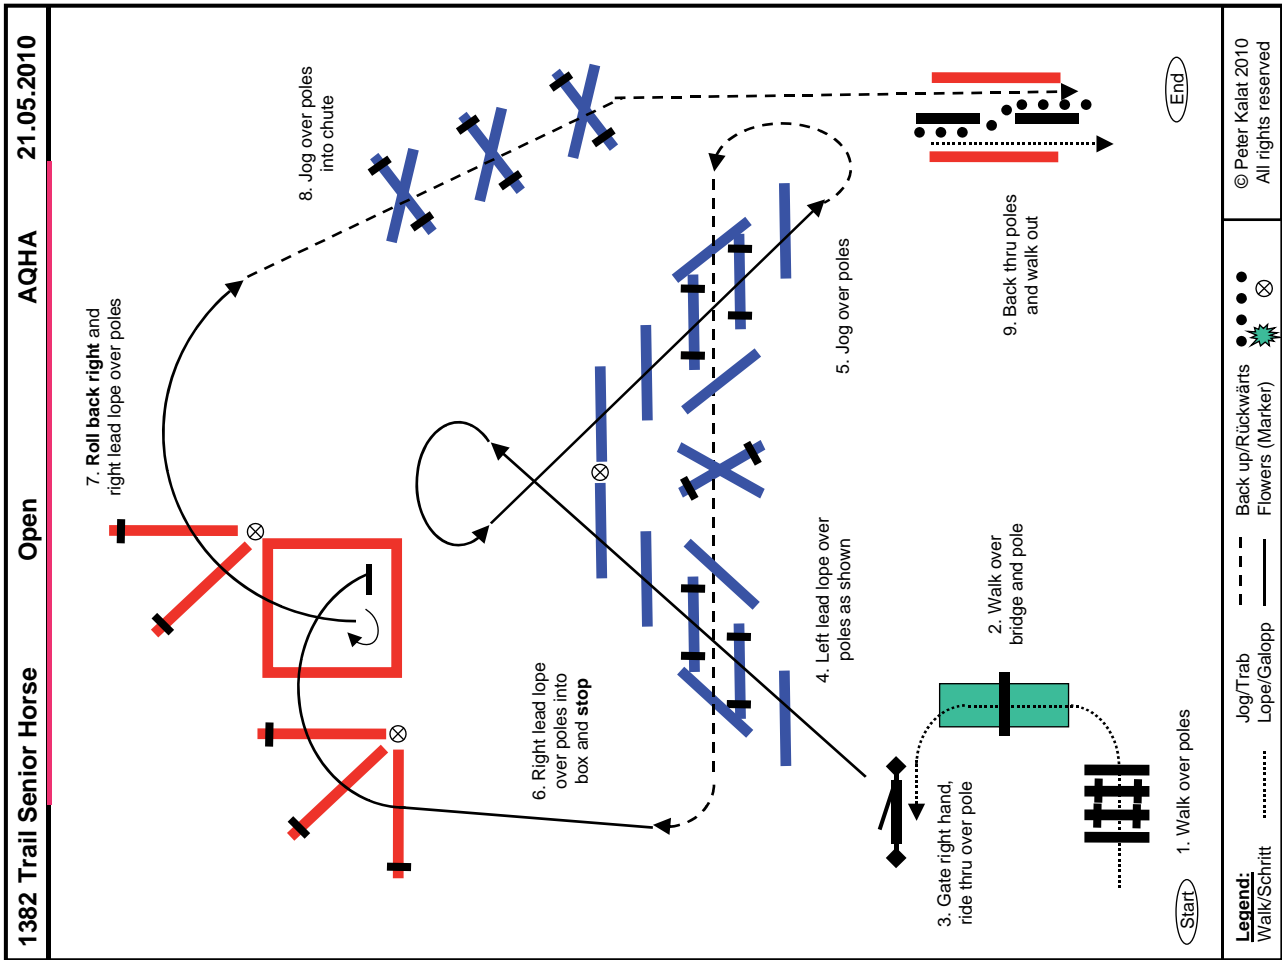

Legend:
 Walk/Schritt Jog/Trab Lope/Galopp
 Back up/Rückwärts Flowers (Marker) ⊗

© Peter Kalat 2010
 All rights reserved

Legend:
 Walk/Schritt Jog/Trab Lope/Galopp
 Back up/Rückwärts Flowers (Marker) ⊗

© Peter Kalat 2010
 All rights reserved

Pattern

5380 Haflinger Trail

Open

Hafi

22.05.2010

Legend:
 Walk/Schritt Jog/Trab
 Lope/Galopp --- Back up/Rückwärts
 Flowers (Marker) ⊗

© Peter Kalat 2010
 All rights reserved

6380 Trail all ages

Open

VWB

22.05.2010

Legend:
 Walk/Schritt Jog/Trab
 Lope/Galopp --- Back up/Rückwärts
 Flowers (Marker) ⊗

© Peter Kalat 2010
 All rights reserved

Pattern

Pattern

Pattern